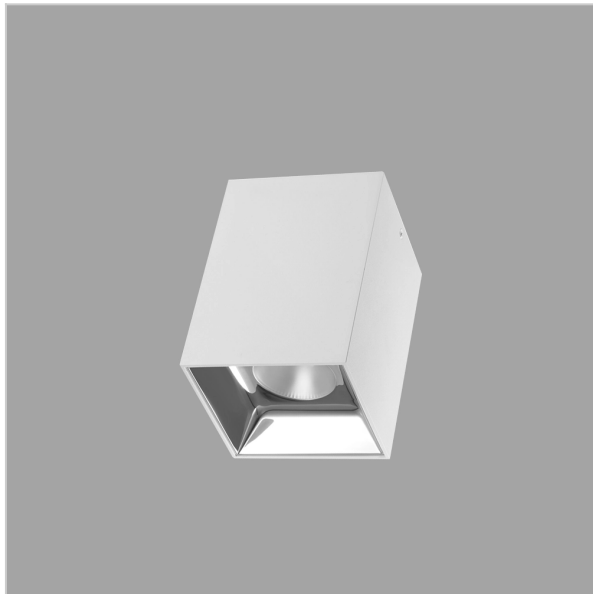

# EOS Pendant Lights

ITEM SKU#: 662187504858

## Product Code : IK-REosPL-15W-50K-WH-90C-30D

Voltage	100 - 277 V AC, 50-60 Hz
Lumen Output	1425lm
Power	15W
CCT	5000K
CRI	>90
Beam Angle	30°
Light Distribution	Medium
LED Light Source	Osram SOLERIQ S 19
Start Time	Instant
Driver	Stand Alone (included)
Operating Position	No Swiveling Type
Dimming	Triac Dimming / 0-10 V Dimming
Heads	Single Head
Finish	White
Length	3"
Height	5-1/2"
Optics	Reflective Cup Structure
Width (W)	3"
Application Area	Guest Room, Restaurant, Meeting Room, Club, Hall, Hotel Entrance

### Beam Spread (Options)

Spot	15°	Medium	30°	Flood	45°
ft	Ø	ft	Ø	ft	Ø
3.0	0.72	3.0	1.41	3.0	2.03
9.0	2.15	9.0	4.22	9.0	6.09
15.0	3.58	15.0	7.04	15.0	10.15

Eos is a technologically advanced LED Pendant Light that incorporates electronic gear and a high-quality lens with wide beam spread. While commonly used as task light, the unique and state-of-the-art design of this luminaire also enhances the overall aesthetics of your store.