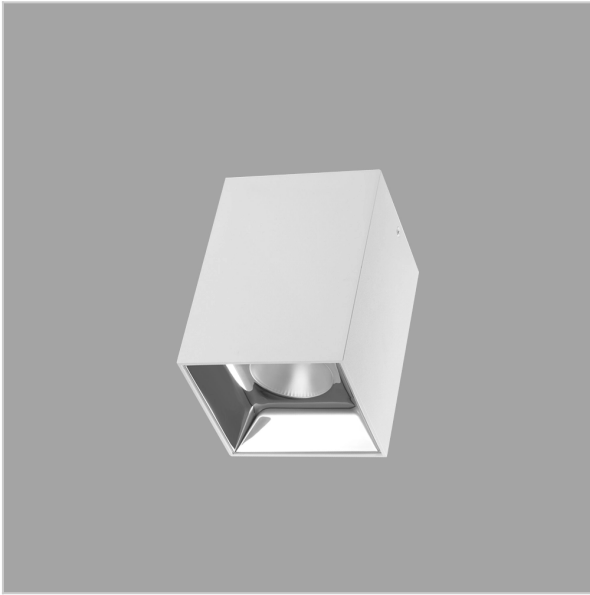

# EOS Pendant Lights

ITEM SKU#: 662187504834

## Product Code : IK-REosPL-15W-30K-WH-90C-30D

Voltage	100 - 277 V AC, 50-60 Hz
Lumen Output	1275lm
Power	15W
CCT	3000K
CRI	>90
Beam Angle	30°
Light Distribution	Medium
LED Light Source	Osram SOLERIQ S 19
Start Time	Instant
Driver	Stand Alone (included)
Operating Position	No Swiveling Type
Dimming	Triac Dimming / 0-10 V Dimming
Heads	Single Head
Finish	White
Length	3"
Height	5-1/2"
Optics	Reflective Cup Structure
Width (W)	3"
Application Area	Guest Room, Restaurant, Meeting Room, Club, Hall, Hotel Entrance

### Beam Spread (Options)

Spot	15°	Medium	30°	Flood	45°
ft	Ø	ft	Ø	ft	Ø
3.0	0.72	3.0	1.41	3.0	2.03
9.0	2.15	9.0	4.22	9.0	6.09
15.0	3.58	15.0	7.04	15.0	10.15

Eos is a technologically advanced LED Pendant Light that incorporates electronic gear and a high-quality lens with wide beam spread. While commonly used as task light, the unique and state-of-the-art design of this luminaire also enhances the overall aesthetics of your store.