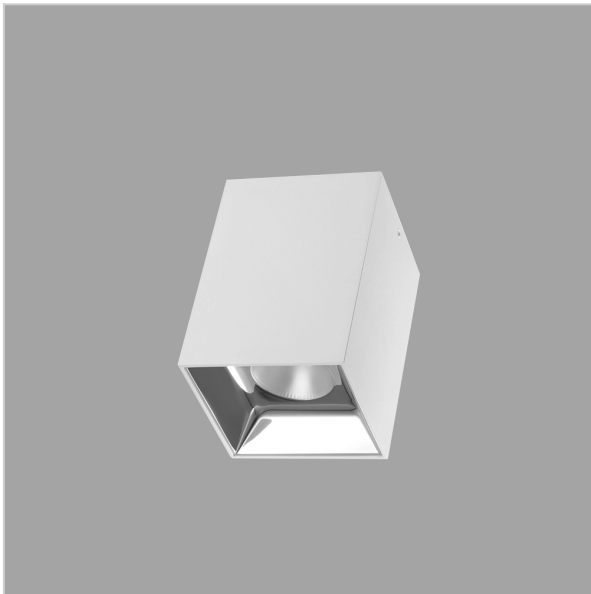

# EOS Pendant Lights

ITEM SKU#: 662187504834

## Product Code : IK-REosPL-15W-30K-WH-90C-30D

Voltage	100 - 277 V AC, 50-60 Hz
Lumen Output	1275lm
Power	15W
CCT	3000K
CRI	>90
Beam Angle	30°
Light Distribution	Medium
LED Light Source	Osram SOLERIQ S 19
Start Time	Instant
Driver	Stand Alone (included)
Operating Position	No Swiveling Type
Dimming	Triac Dimming / 0-10 V Dimming
Heads	Single Head
Finish	White
Length	3"
Height	5-1/2"
Optics	Reflective Cup Structure
Width (W)	3"
Application Area	Guest Room, Restaurant, Meeting Room, Club, Hall, Hotel Entrance

### Beam Spread (Options)

Spot	15°	Medium	30°	Flood	45°
ft	Ø	ft	Ø	ft	Ø
3.0	0.72	3.0	1.41	3.0	2.03
9.0	2.15	9.0	4.22	9.0	6.09
15.0	3.58	15.0	7.04	15.0	10.15

Eos is a technologically advanced LED Pendant Light that incorporates electronic gear and a high-quality lens with wide beam spread. While commonly used as task light, the unique and state-of-the-art design of this luminaire also enhances the overall aesthetics of your store.