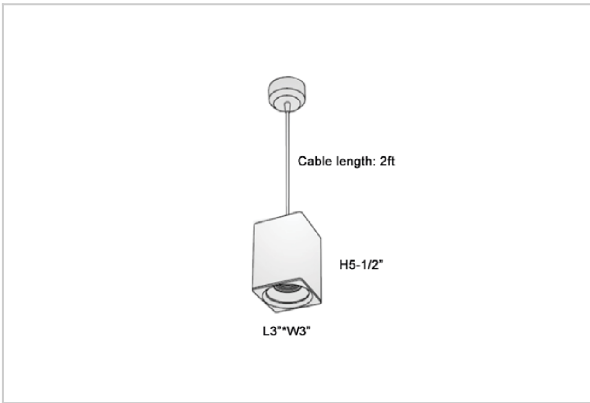

EOS Pendant Lights

ITEM SKU#: 662187504834

Product Code : IK-REosPL-15W-30K-WH-90C-30D

Voltage	100 - 277 V AC, 50-60 Hz
Lumen Output	1275lm
Power	15W
CCT	3000K
CRI	>90
Beam Angle	30°
Light Distribution	Medium
LED Light Source	Osram SOLERIQ S 19
Start Time	Instant
Driver	Stand Alone (included)
Operating Position	No Swiveling Type
Dimming	Triac Dimming / 0-10 V Dimming
Heads	Single Head
Finish	White
Length	3"
Height	5-1/2"
Optics	Reflective Cup Structure
Width (W)	3"
Application Area	Guest Room, Restaurant, Meeting Room, Club, Hall, Hotel Entrance

Beam Spread (Options)

Spot	15°	Medium	30°	Flood	45°
ft	Ø	ft	Ø	ft	Ø
3.0	0.72	3.0	1.41	3.0	2.03
9.0	2.15	9.0	4.22	9.0	6.09
15.0	3.58	15.0	7.04	15.0	10.15

Eos is a technologically advanced LED Pendant Light that incorporates electronic gear and a high-quality lens with wide beam spread. While commonly used as task light, the unique and state-of-the-art design of this luminaire also enhances the overall aesthetics of your store.