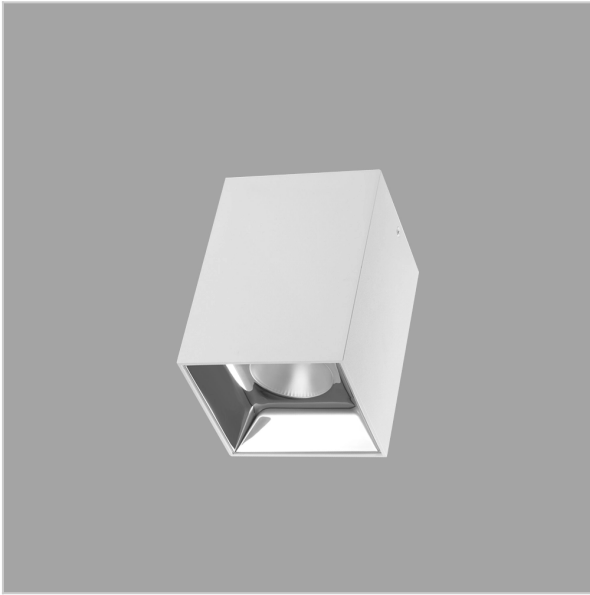

EOS Pendant Lights

ITEM SKU#: 662187504834

Product Code : IK-REosPL-15W-30K-WH-90C-30D

Voltage	100 - 277 V AC, 50-60 Hz
Lumen Output	1275lm
Power	15W
CCT	3000K
CRI	>90
Beam Angle	30°
Light Distribution	Medium
LED Light Source	Osram SOLERIQ S 19
Start Time	Instant
Driver	Stand Alone (included)
Operating Position	No Swiveling Type
Dimming	Triac Dimming / 0-10 V Dimming
Heads	Single Head
Finish	White
Length	3"
Height	5-1/2"
Optics	Reflective Cup Structure
Width (W)	3"
Application Area	Guest Room, Restaurant, Meeting Room, Club, Hall, Hotel Entrance

Beam Spread (Options)

Spot	15°	Medium	30°	Flood	45°
ft	Ø	ft	Ø	ft	Ø
3.0	0.72	3.0	1.41	3.0	2.03
9.0	2.15	9.0	4.22	9.0	6.09
15.0	3.58	15.0	7.04	15.0	10.15

Eos is a technologically advanced LED Pendant Light that incorporates electronic gear and a high-quality lens with wide beam spread. While commonly used as task light, the unique and state-of-the-art design of this luminaire also enhances the overall aesthetics of your store.