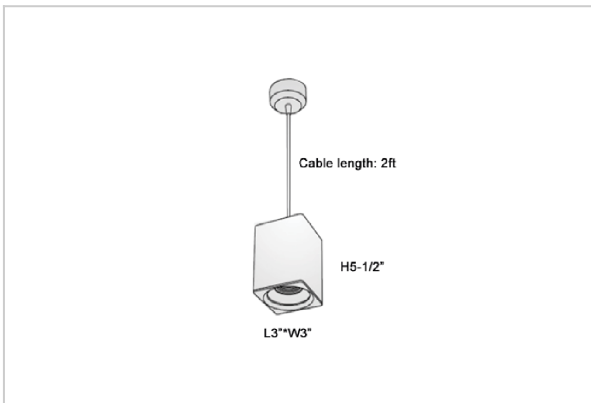

## Product Code : IK-REosPL-15W-30K-WH-90C-30D

Voltage	100 - 277 V AC, 50-60 Hz
Lumen Output	1275lm
Power	15W
CCT	3000K
CRI	>90
Beam Angle	30°
Light Distribution	Medium
LED Light Source	Osram SOLERIQ S 19
Start Time	Instant
Driver	Stand Alone (included)
Operating Position	No Swiveling Type
Dimming	Triac Dimming / 0-10 V Dimming
Heads	Single Head
Finish	White
Length	3"
Height	5-1/2"
Optics	Reflective Cup Structure
Width (W)	3"
Application Area	Guest Room, Restaurant, Meeting Room, Club, Hall, Hotel Entrance

### Beam Spread (Options)

Spot	15°	Medium	30°	Flood	45°
ft	Ø	ft	Ø	ft	Ø
3.0	0.72	3.0	1.41	3.0	2.03
9.0	2.15	9.0	4.22	9.0	6.09
15.0	3.58	15.0	7.04	15.0	10.15

Eos is a technologically advanced LED Pendant Light that incorporates electronic gear and a high-quality lens with wide beam spread. While commonly used as task light, the unique and state-of-the-art design of this luminaire also enhances the overall aesthetics of your store.