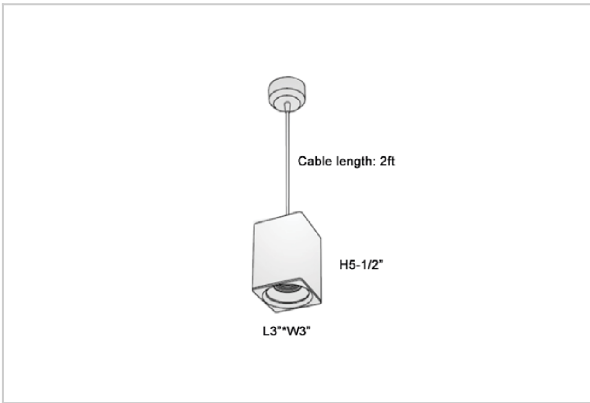

EOS Pendant Lights

ITEM SKU#: 662187504780

Product Code : IK-REosPL-8W-40K-WH-90C-30D

Voltage	100 - 277 V AC, 50-60 Hz
Lumen Output	720lm
Power	8W
CCT	4000K
CRI	>90
Beam Angle	30°
Light Distribution	Medium
LED Light Source	Osram SOLERIQ S 19
Start Time	Instant
Driver	Stand Alone (included)
Operating Position	No Swiveling Type
Dimming	Triac Dimming / 0-10 V Dimming
Heads	Single Head
Finish	White
Length	3"
Height	5-1/2"
Optics	Reflective Cup Structure
Width (W)	3"
Application Area	Guest Room, Restaurant, Meeting Room, Club, Hall, Hotel Entrance

Beam Spread (Options)

Spot	15°	Medium	30°	Flood	45°
ft	Ø	ft	Ø	ft	Ø
3.0	0.72	3.0	1.41	3.0	2.03
9.0	2.15	9.0	4.22	9.0	6.09
15.0	3.58	15.0	7.04	15.0	10.15

Eos is a technologically advanced LED Pendant Light that incorporates electronic gear and a high-quality lens with wide beam spread. While commonly used as task light, the unique and state-of-the-art design of this luminaire also enhances the overall aesthetics of your store.