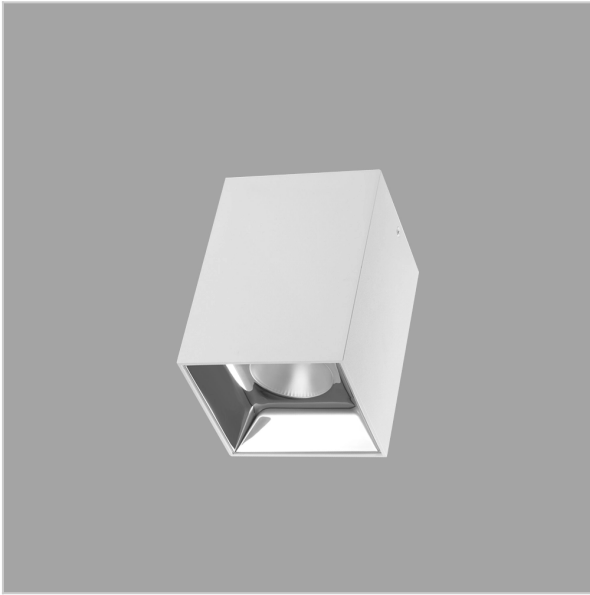

EOS Pendant Lights

ITEM SKU#: 662187504780

Product Code : IK-REosPL-8W-40K-WH-90C-30D

Voltage	100 - 277 V AC, 50-60 Hz
Lumen Output	720lm
Power	8W
CCT	4000K
CRI	>90
Beam Angle	30°
Light Distribution	Medium
LED Light Source	Osram SOLERIQ S 19
Start Time	Instant
Driver	Stand Alone (included)
Operating Position	No Swiveling Type
Dimming	Triac Dimming / 0-10 V Dimming
Heads	Single Head
Finish	White
Length	3"
Height	5-1/2"
Optics	Reflective Cup Structure
Width (W)	3"
Application Area	Guest Room, Restaurant, Meeting Room, Club, Hall, Hotel Entrance

Beam Spread (Options)

Spot	15°	Medium	30°	Flood	45°
ft	Ø	ft	Ø	ft	Ø
3.0	0.72	3.0	1.41	3.0	2.03
9.0	2.15	9.0	4.22	9.0	6.09
15.0	3.58	15.0	7.04	15.0	10.15

Eos is a technologically advanced LED Pendant Light that incorporates electronic gear and a high-quality lens with wide beam spread. While commonly used as task light, the unique and state-of-the-art design of this luminaire also enhances the overall aesthetics of your store.