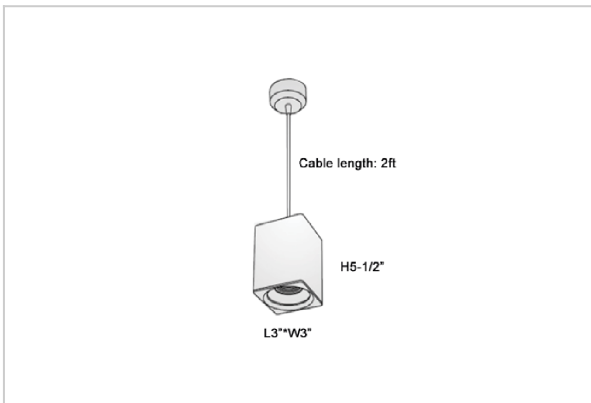

## Product Code : IK-REosPL-30W-50K-BL-90C-30D

Voltage	100 - 277 V AC, 50-60 Hz
Lumen Output	2850lm
Power	30W
CCT	5000K
CRI	>90
Beam Angle	30°
Light Distribution	Medium
LED Light Source	Osram SOLERIQ S 19
Start Time	Instant
Driver	Stand Alone (included)
Operating Position	No Swiveling Type
Dimming	Triac Dimming / 0-10 V Dimming
Heads	Single Head
Finish	Black
Length	4-1/2"
Height	6-1/4"
Optics	Reflective Cup Structure
Width (W)	4-1/2"
Application Area	Guest Room, Restaurant, Meeting Room, Club, Hall, Hotel Entrance

### Beam Spread (Options)

Spot	15°	Medium	30°	Flood	45°
ft	Ø	ft	Ø	ft	Ø
3.0	0.72	3.0	1.41	3.0	2.03
9.0	2.15	9.0	4.22	9.0	6.09
15.0	3.58	15.0	7.04	15.0	10.15

Eos is a technologically advanced LED Pendant Light that incorporates electronic gear and a high-quality lens with wide beam spread. While commonly used as task light, the unique and state-of-the-art design of this luminaire also enhances the overall aesthetics of your store.