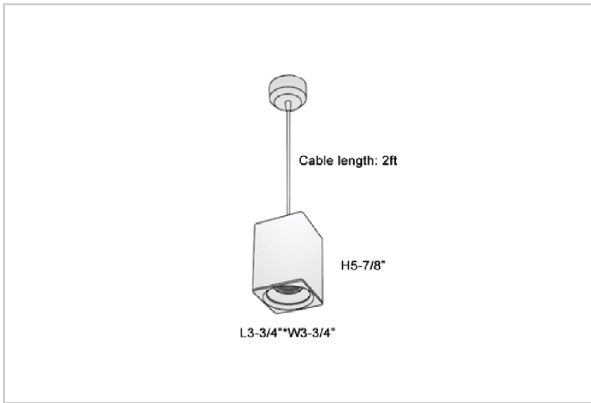

## Product Code : IK-REosPL-20W-30K-BL-90C-30D

Voltage	100 - 277 V AC, 50-60 Hz
Lumen Output	1700lm
Power	20W
CCT	3000K
CRI	>90
Beam Angle	30°
Light Distribution	Medium
LED Light Source	Osram SOLERIQ S 19
Start Time	Instant
Driver	Stand Alone (included)
Operating Position	No Swiveling Type
Dimming	Triac Dimming / 0-10 V Dimming
Heads	Single Head
Finish	Black
Length	3-3/4"
Height	5-7/8"
Optics	Reflective Cup Structure
Width (W)	3-3/4"
Application Area	Guest Room, Restaurant, Meeting Room, Club, Hall, Hotel Entrance

### Beam Spread (Options)

Spot	15°	Medium	30°	Flood	45°
ft	Ø	ft	Ø	ft	Ø
3.0	0.72	3.0	1.41	3.0	2.03
9.0	2.15	9.0	4.22	9.0	6.09
15.0	3.58	15.0	7.04	15.0	10.15

Eos is a technologically advanced LED Pendant Light that incorporates electronic gear and a high-quality lens with wide beam spread. While commonly used as task light, the unique and state-of-the-art design of this luminaire also enhances the overall aesthetics of your store.