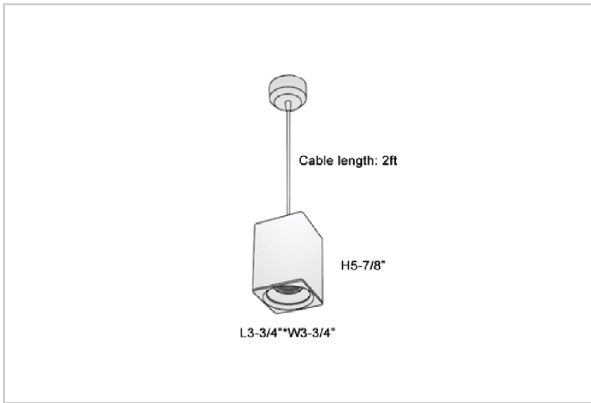

## Product Code : IK-REosPL-20W-27K-BL-90C-30D

Voltage	100 - 277 V AC, 50-60 Hz
Lumen Output	1600lm
Power	20W
CCT	2700K
CRI	>90
Beam Angle	30°
Light Distribution	Medium
LED Light Source	Osram SOLERIQ S 19
Start Time	Instant
Driver	Stand Alone (included)
Operating Position	No Swiveling Type
Dimming	Triac Dimming / 0-10 V Dimming
Heads	Single Head
Finish	Black
Length	3-3/4"
Height	5-7/8"
Optics	Reflective Cup Structure
Width (W)	3-3/4"
Application Area	Guest Room, Restaurant, Meeting Room, Club, Hall, Hotel Entrance

### Beam Spread (Options)

Spot	15°	Medium	30°	Flood	45°
ft	Ø	ft	Ø	ft	Ø
3.0	0.72	3.0	1.41	3.0	2.03
9.0	2.15	9.0	4.22	9.0	6.09
15.0	3.58	15.0	7.04	15.0	10.15

Eos is a technologically advanced LED Pendant Light that incorporates electronic gear and a high-quality lens with wide beam spread. While commonly used as task light, the unique and state-of-the-art design of this luminaire also enhances the overall aesthetics of your store.