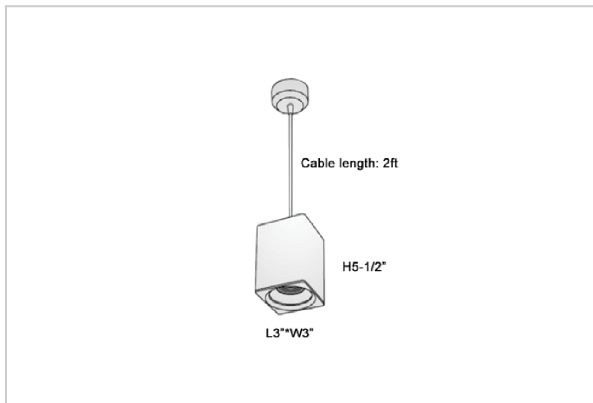

EOS Pendant Lights

ITEM SKU#: 662187504636

Product Code : IK-REosPL-15W-30K-BL-90C-30D

Voltage	100 - 277 V AC, 50-60 Hz
Lumen Output	1275lm
Power	15W
CCT	3000K
CRI	>90
Beam Angle	30°
Light Distribution	Medium
LED Light Source	Osram SOLERIQ S 19
Start Time	Instant
Driver	Stand Alone (included)
Operating Position	No Swiveling Type
Dimming	Triac Dimming / 0-10 V Dimming
Heads	Single Head
Finish	Black
Length	3"
Height	5-1/2"
Optics	Reflective Cup Structure
Width (W)	3"
Application Area	Guest Room, Restaurant, Meeting Room, Club, Hall, Hotel Entrance

Beam Spread (Options)

Spot	15°	Medium	30°	Flood	45°
ft	Ø	ft	Ø	ft	Ø
3.0	0.72	3.0	1.41	3.0	2.03
9.0	2.15	9.0	4.22	9.0	6.09
15.0	3.58	15.0	7.04	15.0	10.15

Eos is a technologically advanced LED Pendant Light that incorporates electronic gear and a high-quality lens with wide beam spread. While commonly used as task light, the unique and state-of-the-art design of this luminaire also enhances the overall aesthetics of your store.