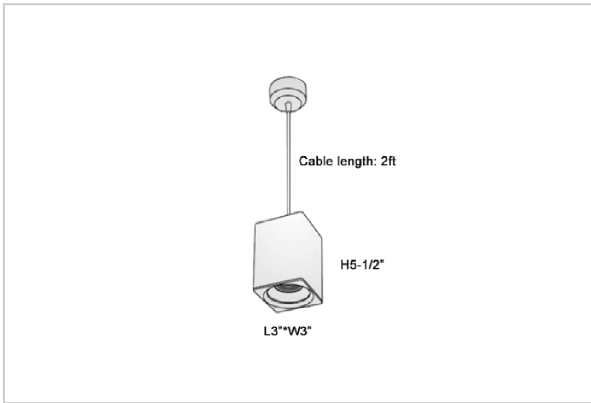

## Product Code : IK-REosPL-15W-30K-BL-90C-30D

Voltage	100 - 277 V AC, 50-60 Hz
Lumen Output	1275lm
Power	15W
CCT	3000K
CRI	>90
Beam Angle	30°
Light Distribution	Medium
LED Light Source	Osram SOLERIQ S 19
Start Time	Instant
Driver	Stand Alone (included)
Operating Position	No Swiveling Type
Dimming	Triac Dimming / 0-10 V Dimming
Heads	Single Head
Finish	Black
Length	3"
Height	5-1/2"
Optics	Reflective Cup Structure
Width (W)	3"
Application Area	Guest Room, Restaurant, Meeting Room, Club, Hall, Hotel Entrance

### Beam Spread (Options)

Spot	15°	Medium	30°	Flood	45°
ft	Ø	ft	Ø	ft	Ø
3.0	0.72	3.0	1.41	3.0	2.03
9.0	2.15	9.0	4.22	9.0	6.09
15.0	3.58	15.0	7.04	15.0	10.15

Eos is a technologically advanced LED Pendant Light that incorporates electronic gear and a high-quality lens with wide beam spread. While commonly used as task light, the unique and state-of-the-art design of this luminaire also enhances the overall aesthetics of your store.