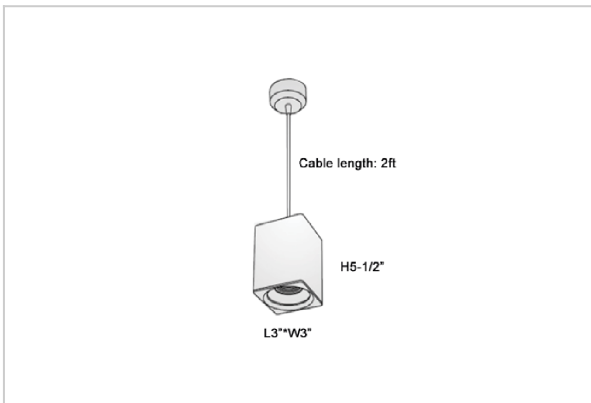

## Product Code : IK-REosPL-30W-50K-WH-90C-15D

Voltage	100 - 277 V AC, 50-60 Hz
Lumen Output	2850lm
Power	30W
CCT	5000K
CRI	>90
Beam Angle	15°
Light Distribution	Spot
LED Light Source	Osram SOLERIQ S 19
Start Time	Instant
Driver	Stand Alone (included)
Operating Position	No Swiveling Type
Dimming	Triac Dimming / 0-10 V Dimming
Heads	Single Head
Finish	White
Length	4-1/2"
Height	6-1/4"
Optics	Reflective Cup Structure
Width (W)	4-1/2"
Application Area	Guest Room, Restaurant, Meeting Room, Club, Hall, Hotel Entrance

### Beam Spread (Options)

Spot	15°	Medium	30°	Flood	45°
ft	Ø	ft	Ø	ft	Ø
3.0	0.72	3.0	1.41	3.0	2.03
9.0	2.15	9.0	4.22	9.0	6.09
15.0	3.58	15.0	7.04	15.0	10.15

Eos is a technologically advanced LED Pendant Light that incorporates electronic gear and a high-quality lens with wide beam spread. While commonly used as task light, the unique and state-of-the-art design of this luminaire also enhances the overall aesthetics of your store.