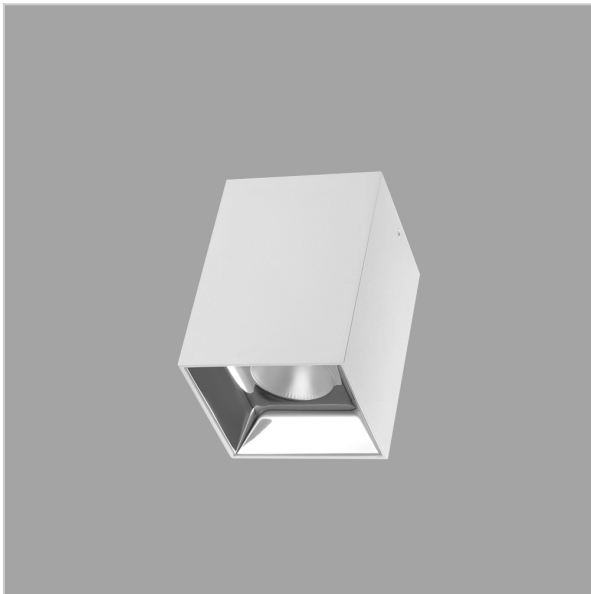

# EOS Pendant Lights

ITEM SKU#: 662187504575

## Product Code : IK-REosPL-30W-50K-WH-90C-15D

Voltage	100 - 277 V AC, 50-60 Hz
Lumen Output	2850lm
Power	30W
CCT	5000K
CRI	>90
Beam Angle	15°
Light Distribution	Spot
LED Light Source	Osram SOLERIQ S 19
Start Time	Instant
Driver	Stand Alone (included)
Operating Position	No Swiveling Type
Dimming	Triac Dimming / 0-10 V Dimming
Heads	Single Head
Finish	White
Length	4-1/2"
Height	6-1/4"
Optics	Reflective Cup Structure
Width (W)	4-1/2"
Application Area	Guest Room, Restaurant, Meeting Room, Club, Hall, Hotel Entrance

### Beam Spread (Options)

Spot	15°	Medium	30°	Flood	45°
ft	Ø	ft	Ø	ft	Ø
3.0	0.72	3.0	1.41	3.0	2.03
9.0	2.15	9.0	4.22	9.0	6.09
15.0	3.58	15.0	7.04	15.0	10.15

Eos is a technologically advanced LED Pendant Light that incorporates electronic gear and a high-quality lens with wide beam spread. While commonly used as task light, the unique and state-of-the-art design of this luminaire also enhances the overall aesthetics of your store.