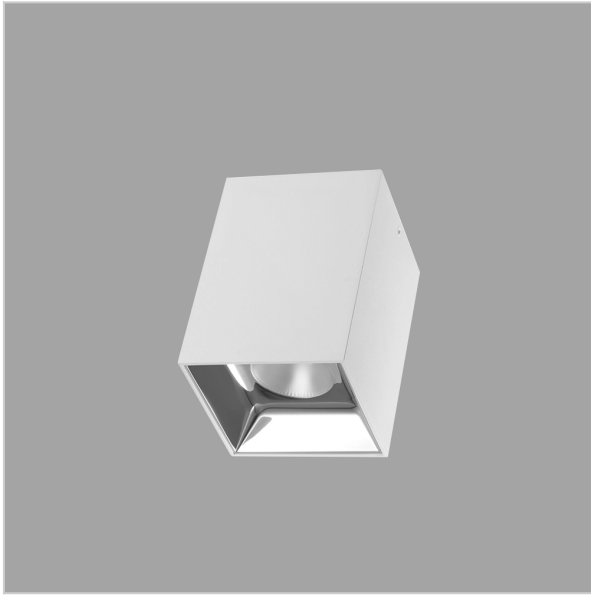

# EOS Pendant Lights

ITEM SKU#: 662187504575

## Product Code : IK-REosPL-30W-50K-WH-90C-15D

Voltage	100 - 277 V AC, 50-60 Hz
Lumen Output	2850lm
Power	30W
CCT	5000K
CRI	>90
Beam Angle	15°
Light Distribution	Spot
LED Light Source	Osram SOLERIQ S 19
Start Time	Instant
Driver	Stand Alone (included)
Operating Position	No Swiveling Type
Dimming	Triac Dimming / 0-10 V Dimming
Heads	Single Head
Finish	White
Length	4-1/2"
Height	6-1/4"
Optics	Reflective Cup Structure
Width (W)	4-1/2"
Application Area	Guest Room, Restaurant, Meeting Room, Club, Hall, Hotel Entrance

### Beam Spread (Options)

Spot	15°	Medium	30°	Flood	45°
ft	Ø	ft	Ø	ft	Ø
3.0	0.72	3.0	1.41	3.0	2.03
9.0	2.15	9.0	4.22	9.0	6.09
15.0	3.58	15.0	7.04	15.0	10.15

Eos is a technologically advanced LED Pendant Light that incorporates electronic gear and a high-quality lens with wide beam spread. While commonly used as task light, the unique and state-of-the-art design of this luminaire also enhances the overall aesthetics of your store.