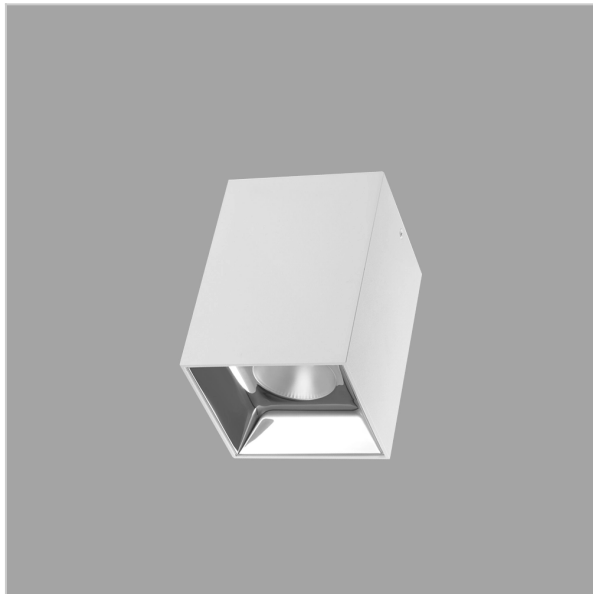

# EOS Pendant Lights

ITEM SKU#: 662187504568

## Product Code : IK-REosPL-30W-40K-WH-90C-15D

Voltage	100 - 277 V AC, 50-60 Hz
Lumen Output	2700lm
Power	30W
CCT	4000K
CRI	>90
Beam Angle	15°
Light Distribution	Spot
LED Light Source	Osram SOLERIQ S 19
Start Time	Instant
Driver	Stand Alone (included)
Operating Position	No Swiveling Type
Dimming	Triac Dimming / 0-10 V Dimming
Heads	Single Head
Finish	White
Length	4-1/2"
Height	6-1/4"
Optics	Reflective Cup Structure
Width (W)	4-1/2"
Application Area	Guest Room, Restaurant, Meeting Room, Club, Hall, Hotel Entrance

### Beam Spread (Options)

Spot	15°	Medium	30°	Flood	45°
ft	Ø	ft	Ø	ft	Ø
3.0	0.72	3.0	1.41	3.0	2.03
9.0	2.15	9.0	4.22	9.0	6.09
15.0	3.58	15.0	7.04	15.0	10.15

Eos is a technologically advanced LED Pendant Light that incorporates electronic gear and a high-quality lens with wide beam spread. While commonly used as task light, the unique and state-of-the-art design of this luminaire also enhances the overall aesthetics of your store.