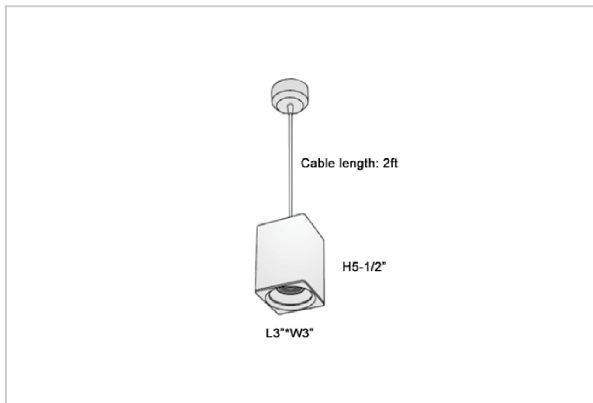

## Product Code : IK-REosPL-30W-40K-WH-90C-15D

Voltage	100 - 277 V AC, 50-60 Hz
Lumen Output	2700lm
Power	30W
CCT	4000K
CRI	>90
Beam Angle	15°
Light Distribution	Spot
LED Light Source	Osram SOLERIQ S 19
Start Time	Instant
Driver	Stand Alone (included)
Operating Position	No Swiveling Type
Dimming	Triac Dimming / 0-10 V Dimming
Heads	Single Head
Finish	White
Length	4-1/2"
Height	6-1/4"
Optics	Reflective Cup Structure
Width (W)	4-1/2"
Application Area	Guest Room, Restaurant, Meeting Room, Club, Hall, Hotel Entrance

### Beam Spread (Options)

Spot	15°	Medium	30°	Flood	45°
ft	Ø	ft	Ø	ft	Ø
3.0	0.72	3.0	1.41	3.0	2.03
9.0	2.15	9.0	4.22	9.0	6.09
15.0	3.58	15.0	7.04	15.0	10.15

Eos is a technologically advanced LED Pendant Light that incorporates electronic gear and a high-quality lens with wide beam spread. While commonly used as task light, the unique and state-of-the-art design of this luminaire also enhances the overall aesthetics of your store.