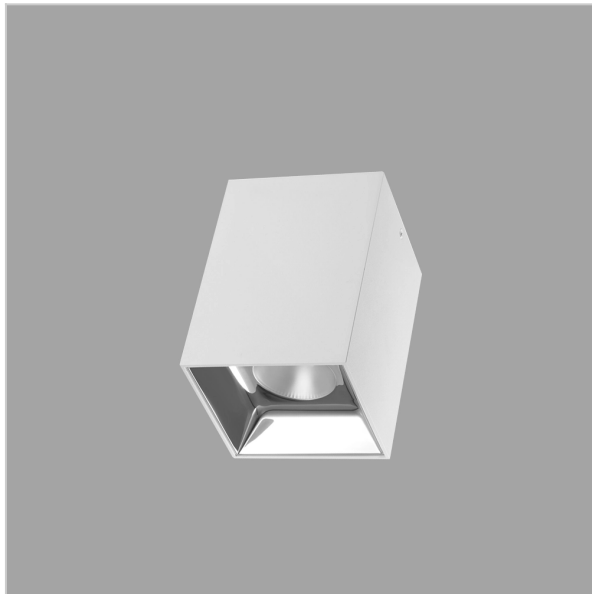

# EOS Pendant Lights

ITEM SKU#: 662187504551

## Product Code : IK-REosPL-30W-30K-WH-90C-15D

Voltage	100 - 277 V AC, 50-60 Hz
Lumen Output	2550lm
Power	30W
CCT	3000K
CRI	>90
Beam Angle	15°
Light Distribution	Spot
LED Light Source	Osram SOLERIQ S 19
Start Time	Instant
Driver	Stand Alone (included)
Operating Position	No Swiveling Type
Dimming	Triac Dimming / 0-10 V Dimming
Heads	Single Head
Finish	White
Length	4-1/2"
Height	6-1/4"
Optics	Reflective Cup Structure
Width (W)	4-1/2"
Application Area	Guest Room, Restaurant, Meeting Room, Club, Hall, Hotel Entrance

### Beam Spread (Options)

Spot	15°	Medium	30°	Flood	45°
ft	Ø	ft	Ø	ft	Ø
3.0	0.72	3.0	1.41	3.0	2.03
9.0	2.15	9.0	4.22	9.0	6.09
15.0	3.58	15.0	7.04	15.0	10.15

Eos is a technologically advanced LED Pendant Light that incorporates electronic gear and a high-quality lens with wide beam spread. While commonly used as task light, the unique and state-of-the-art design of this luminaire also enhances the overall aesthetics of your store.