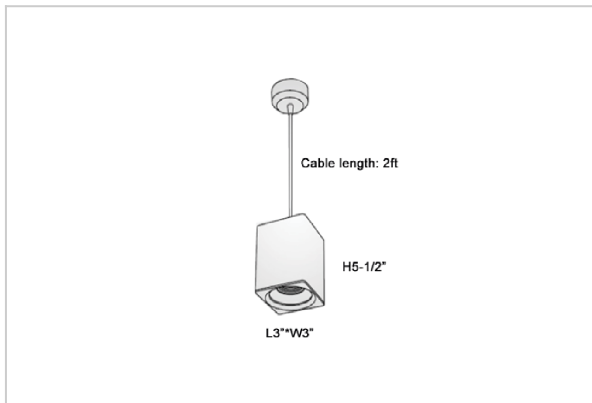

## Product Code : IK-REosPL-30W-30K-WH-90C-15D

Voltage	100 - 277 V AC, 50-60 Hz
Lumen Output	2550lm
Power	30W
CCT	3000K
CRI	>90
Beam Angle	15°
Light Distribution	Spot
LED Light Source	Osram SOLERIQ S 19
Start Time	Instant
Driver	Stand Alone (included)
Operating Position	No Swiveling Type
Dimming	Triac Dimming / 0-10 V Dimming
Heads	Single Head
Finish	White
Length	4-1/2"
Height	6-1/4"
Optics	Reflective Cup Structure
Width (W)	4-1/2"
Application Area	Guest Room, Restaurant, Meeting Room, Club, Hall, Hotel Entrance

### Beam Spread (Options)

Spot	15°	Medium	30°	Flood	45°
ft	Ø	ft	Ø	ft	Ø
3.0	0.72	3.0	1.41	3.0	2.03
9.0	2.15	9.0	4.22	9.0	6.09
15.0	3.58	15.0	7.04	15.0	10.15

Eos is a technologically advanced LED Pendant Light that incorporates electronic gear and a high-quality lens with wide beam spread. While commonly used as task light, the unique and state-of-the-art design of this luminaire also enhances the overall aesthetics of your store.