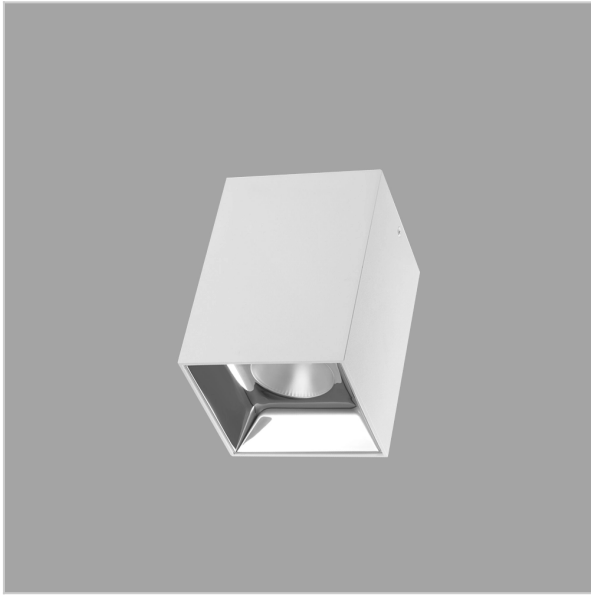

EOS Pendant Lights

ITEM SKU#: 662187504544

Product Code : IK-REosPL-30W-27K-WH-90C-15D

Voltage	100 - 277 V AC, 50-60 Hz
Lumen Output	2400lm
Power	30W
CCT	2700K
CRI	>90
Beam Angle	15°
Light Distribution	Spot
LED Light Source	Osram SOLERIQ S 19
Start Time	Instant
Driver	Stand Alone (included)
Operating Position	No Swiveling Type
Dimming	Triac Dimming / 0-10 V Dimming
Heads	Single Head
Finish	White
Length	4-1/2"
Height	6-1/4"
Optics	Reflective Cup Structure
Width (W)	4-1/2"
Application Area	Guest Room, Restaurant, Meeting Room, Club, Hall, Hotel Entrance

Beam Spread (Options)

Spot	15°	Medium	30°	Flood	45°
ft	Ø	ft	Ø	ft	Ø
3.0	0.72	3.0	1.41	3.0	2.03
9.0	2.15	9.0	4.22	9.0	6.09
15.0	3.58	15.0	7.04	15.0	10.15

Eos is a technologically advanced LED Pendant Light that incorporates electronic gear and a high-quality lens with wide beam spread. While commonly used as task light, the unique and state-of-the-art design of this luminaire also enhances the overall aesthetics of your store.