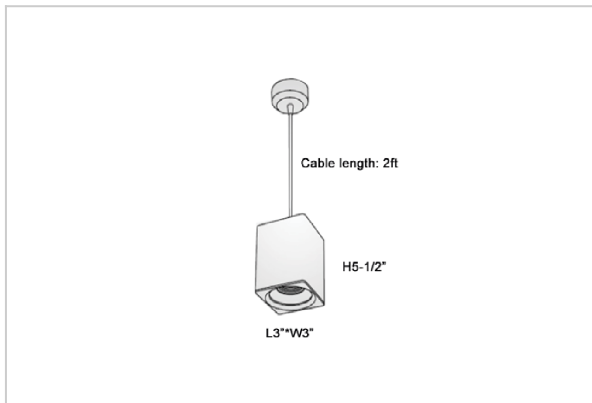

EOS Pendant Lights

ITEM SKU#: 662187504544

Product Code : IK-REosPL-30W-27K-WH-90C-15D

Voltage	100 - 277 V AC, 50-60 Hz
Lumen Output	2400lm
Power	30W
CCT	2700K
CRI	>90
Beam Angle	15°
Light Distribution	Spot
LED Light Source	Osram SOLERIQ S 19
Start Time	Instant
Driver	Stand Alone (included)
Operating Position	No Swiveling Type
Dimming	Triac Dimming / 0-10 V Dimming
Heads	Single Head
Finish	White
Length	4-1/2"
Height	6-1/4"
Optics	Reflective Cup Structure
Width (W)	4-1/2"
Application Area	Guest Room, Restaurant, Meeting Room, Club, Hall, Hotel Entrance

Beam Spread (Options)

Spot	15°	Medium	30°	Flood	45°
ft	Ø	ft	Ø	ft	Ø
3.0	0.72	3.0	1.41	3.0	2.03
9.0	2.15	9.0	4.22	9.0	6.09
15.0	3.58	15.0	7.04	15.0	10.15

Eos is a technologically advanced LED Pendant Light that incorporates electronic gear and a high-quality lens with wide beam spread. While commonly used as task light, the unique and state-of-the-art design of this luminaire also enhances the overall aesthetics of your store.