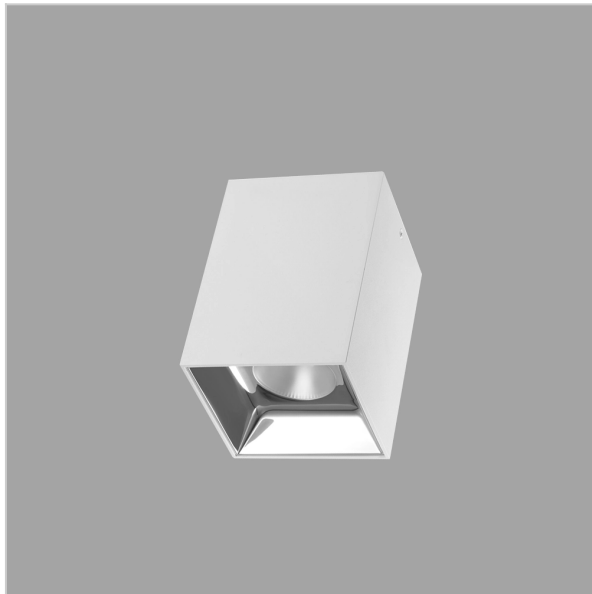

EOS Pendant Lights

ITEM SKU#: 662187504544

Product Code : IK-REosPL-30W-27K-WH-90C-15D

Voltage	100 - 277 V AC, 50-60 Hz
Lumen Output	2400lm
Power	30W
CCT	2700K
CRI	>90
Beam Angle	15°
Light Distribution	Spot
LED Light Source	Osram SOLERIQ S 19
Start Time	Instant
Driver	Stand Alone (included)
Operating Position	No Swiveling Type
Dimming	Triac Dimming / 0-10 V Dimming
Heads	Single Head
Finish	White
Length	4-1/2"
Height	6-1/4"
Optics	Reflective Cup Structure
Width (W)	4-1/2"
Application Area	Guest Room, Restaurant, Meeting Room, Club, Hall, Hotel Entrance

Beam Spread (Options)

Spot	15°	Medium	30°	Flood	45°
ft	Ø	ft	Ø	ft	Ø
3.0	0.72	3.0	1.41	3.0	2.03
9.0	2.15	9.0	4.22	9.0	6.09
15.0	3.58	15.0	7.04	15.0	10.15

Eos is a technologically advanced LED Pendant Light that incorporates electronic gear and a high-quality lens with wide beam spread. While commonly used as task light, the unique and state-of-the-art design of this luminaire also enhances the overall aesthetics of your store.