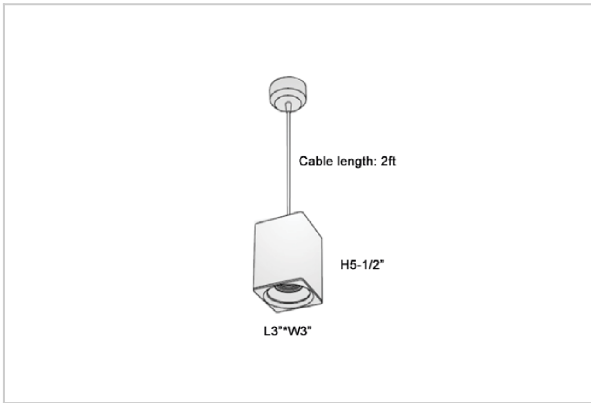

EOS Pendant Lights

ITEM SKU#: 662187504544

Product Code : IK-REosPL-30W-27K-WH-90C-15D

Voltage	100 - 277 V AC, 50-60 Hz
Lumen Output	2400lm
Power	30W
CCT	2700K
CRI	>90
Beam Angle	15°
Light Distribution	Spot
LED Light Source	Osram SOLERIQ S 19
Start Time	Instant
Driver	Stand Alone (included)
Operating Position	No Swiveling Type
Dimming	Triac Dimming / 0-10 V Dimming
Heads	Single Head
Finish	White
Length	4-1/2"
Height	6-1/4"
Optics	Reflective Cup Structure
Width (W)	4-1/2"
Application Area	Guest Room, Restaurant, Meeting Room, Club, Hall, Hotel Entrance

Beam Spread (Options)

Spot	15°	Medium	30°	Flood	45°
ft	Ø	ft	Ø	ft	Ø
3.0	0.72	3.0	1.41	3.0	2.03
9.0	2.15	9.0	4.22	9.0	6.09
15.0	3.58	15.0	7.04	15.0	10.15

Eos is a technologically advanced LED Pendant Light that incorporates electronic gear and a high-quality lens with wide beam spread. While commonly used as task light, the unique and state-of-the-art design of this luminaire also enhances the overall aesthetics of your store.