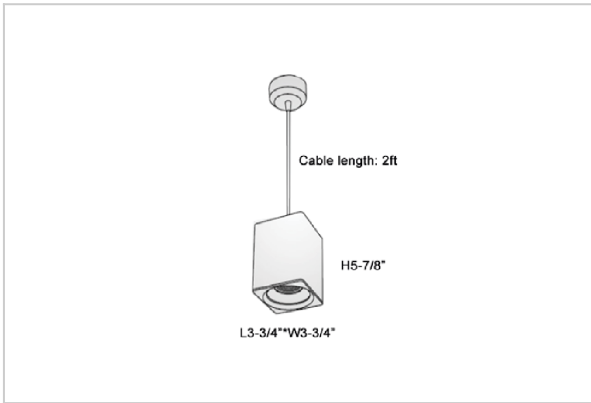

EOS Pendant Lights

ITEM SKU#: 662187504513

Product Code : IK-REosPL-20W-30K-WH-90C-15D

Voltage	100 - 277 V AC, 50-60 Hz
Lumen Output	1700lm
Power	20W
CCT	3000K
CRI	>90
Beam Angle	15°
Light Distribution	Spot
LED Light Source	Osram SOLERIQ S 19
Start Time	Instant
Driver	Stand Alone (included)
Operating Position	No Swiveling Type
Dimming	Triac Dimming / 0-10 V Dimming
Heads	Single Head
Finish	White
Length	3-3/4"
Height	5-7/8"
Optics	Reflective Cup Structure
Width (W)	3-3/4"
Application Area	Guest Room, Restaurant, Meeting Room, Club, Hall, Hotel Entrance

Beam Spread (Options)

Spot	15°	Medium	30°	Flood	45°
ft	Ø	ft	Ø	ft	Ø
3.0	0.72	3.0	1.41	3.0	2.03
9.0	2.15	9.0	4.22	9.0	6.09
15.0	3.58	15.0	7.04	15.0	10.15

Eos is a technologically advanced LED Pendant Light that incorporates electronic gear and a high-quality lens with wide beam spread. While commonly used as task light, the unique and state-of-the-art design of this luminaire also enhances the overall aesthetics of your store.