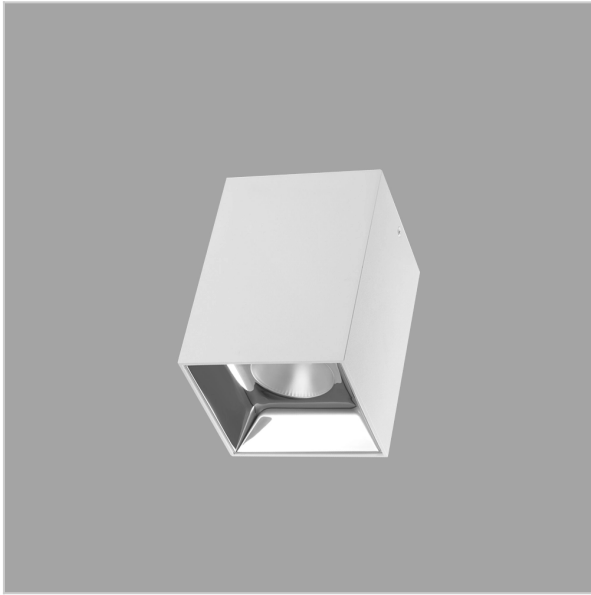

EOS Pendant Lights

ITEM SKU#: 662187504513

Product Code : IK-REosPL-20W-30K-WH-90C-15D

Voltage	100 - 277 V AC, 50-60 Hz
Lumen Output	1700lm
Power	20W
CCT	3000K
CRI	>90
Beam Angle	15°
Light Distribution	Spot
LED Light Source	Osram SOLERIQ S 19
Start Time	Instant
Driver	Stand Alone (included)
Operating Position	No Swiveling Type
Dimming	Triac Dimming / 0-10 V Dimming
Heads	Single Head
Finish	White
Length	3-3/4"
Height	5-7/8"
Optics	Reflective Cup Structure
Width (W)	3-3/4"
Application Area	Guest Room, Restaurant, Meeting Room, Club, Hall, Hotel Entrance

Beam Spread (Options)

Spot	15°	Medium	30°	Flood	45°
ft	Ø	ft	Ø	ft	Ø
3.0	0.72	3.0	1.41	3.0	2.03
9.0	2.15	9.0	4.22	9.0	6.09
15.0	3.58	15.0	7.04	15.0	10.15

Eos is a technologically advanced LED Pendant Light that incorporates electronic gear and a high-quality lens with wide beam spread. While commonly used as task light, the unique and state-of-the-art design of this luminaire also enhances the overall aesthetics of your store.