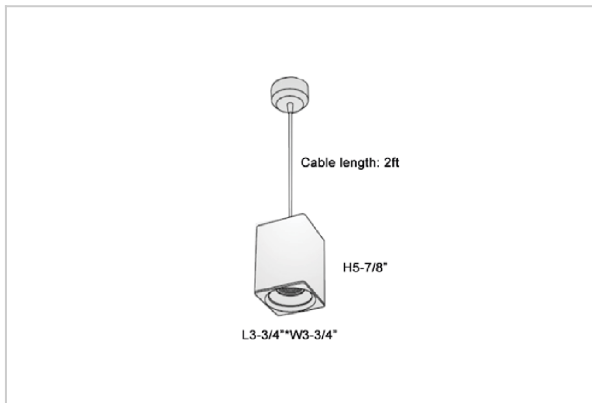

EOS Pendant Lights

ITEM SKU#: 662187504506

Product Code : IK-REosPL-20W-27K-WH-90C-15D

Voltage	100 - 277 V AC, 50-60 Hz
Lumen Output	1600lm
Power	20W
CCT	2700K
CRI	>90
Beam Angle	15°
Light Distribution	Spot
LED Light Source	Osram SOLERIQ S 19
Start Time	Instant
Driver	Stand Alone (included)
Operating Position	No Swiveling Type
Dimming	Triac Dimming / 0-10 V Dimming
Heads	Single Head
Finish	White
Length	3-3/4"
Height	5-7/8"
Optics	Reflective Cup Structure
Width (W)	3-3/4"
Application Area	Guest Room, Restaurant, Meeting Room, Club, Hall, Hotel Entrance

Beam Spread (Options)

Spot	15°	Medium	30°	Flood	45°
ft	Ø	ft	Ø	ft	Ø
3.0	0.72	3.0	1.41	3.0	2.03
9.0	2.15	9.0	4.22	9.0	6.09
15.0	3.58	15.0	7.04	15.0	10.15

Eos is a technologically advanced LED Pendant Light that incorporates electronic gear and a high-quality lens with wide beam spread. While commonly used as task light, the unique and state-of-the-art design of this luminaire also enhances the overall aesthetics of your store.