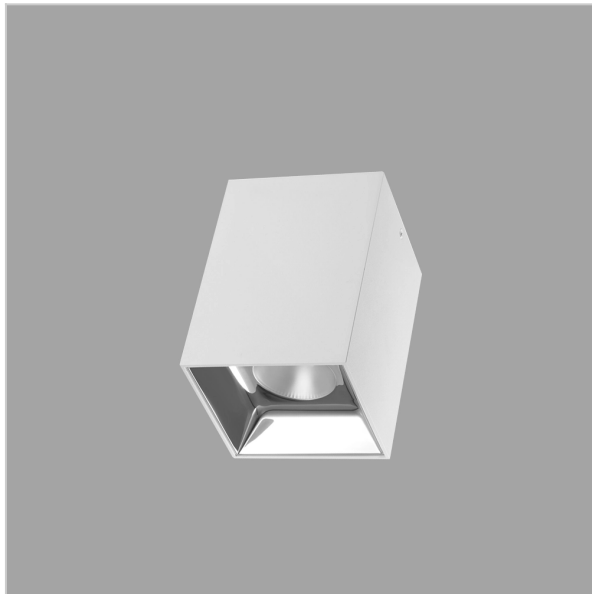

EOS Pendant Lights

ITEM SKU#: 662187504506

Product Code : IK-REosPL-20W-27K-WH-90C-15D

Voltage	100 - 277 V AC, 50-60 Hz
Lumen Output	1600lm
Power	20W
CCT	2700K
CRI	>90
Beam Angle	15°
Light Distribution	Spot
LED Light Source	Osram SOLERIQ S 19
Start Time	Instant
Driver	Stand Alone (included)
Operating Position	No Swiveling Type
Dimming	Triac Dimming / 0-10 V Dimming
Heads	Single Head
Finish	White
Length	3-3/4"
Height	5-7/8"
Optics	Reflective Cup Structure
Width (W)	3-3/4"
Application Area	Guest Room, Restaurant, Meeting Room, Club, Hall, Hotel Entrance

Beam Spread (Options)

Spot	15°	Medium	30°	Flood	45°
ft	Ø	ft	Ø	ft	Ø
3.0	0.72	3.0	1.41	3.0	2.03
9.0	2.15	9.0	4.22	9.0	6.09
15.0	3.58	15.0	7.04	15.0	10.15

Eos is a technologically advanced LED Pendant Light that incorporates electronic gear and a high-quality lens with wide beam spread. While commonly used as task light, the unique and state-of-the-art design of this luminaire also enhances the overall aesthetics of your store.