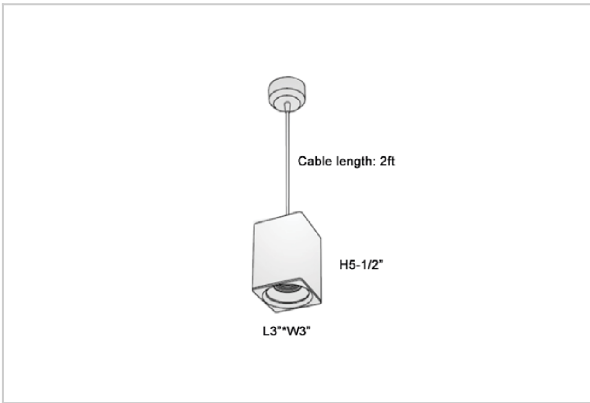

## Product Code : IK-REosPL-15W-40K-WH-90C-15D

Voltage	100 - 277 V AC, 50-60 Hz
Lumen Output	1350lm
Power	15W
CCT	4000K
CRI	>90
Beam Angle	15°
Light Distribution	Spot
LED Light Source	Osram SOLERIQ S 19
Start Time	Instant
Driver	Stand Alone (included)
Operating Position	No Swiveling Type
Dimming	Triac Dimming / 0-10 V Dimming
Heads	Single Head
Finish	White
Length	3"
Height	5-1/2"
Optics	Reflective Cup Structure
Width (W)	3"
Application Area	Guest Room, Restaurant, Meeting Room, Club, Hall, Hotel Entrance

### Beam Spread (Options)

Spot 15°		Medium 30°		Flood 45°	
ft	Ø	ft	Ø	ft	Ø
3.0	0.72	3.0	1.41	3.0	2.03
9.0	2.15	9.0	4.22	9.0	6.09
15.0	3.58	15.0	7.04	15.0	10.15

Eos is a technologically advanced LED Pendant Light that incorporates electronic gear and a high-quality lens with wide beam spread. While commonly used as task light, the unique and state-of-the-art design of this luminaire also enhances the overall aesthetics of your store.