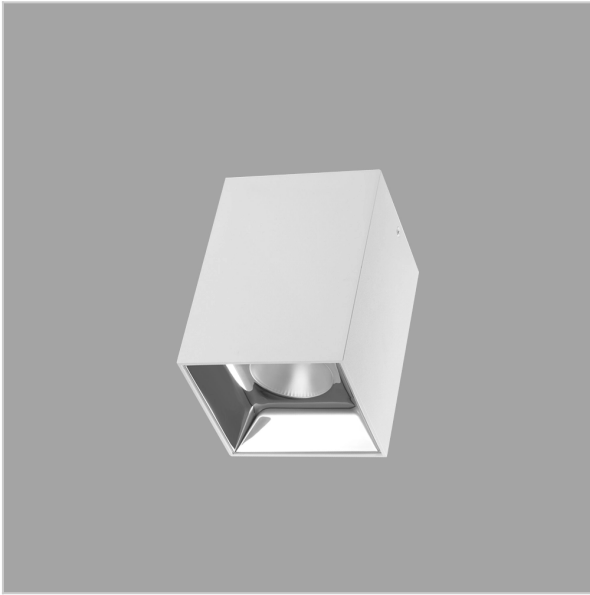

# EOS Pendant Lights

ITEM SKU#: 662187504483

## Product Code : IK-REosPL-15W-40K-WH-90C-15D

Voltage	100 - 277 V AC, 50-60 Hz
Lumen Output	1350lm
Power	15W
CCT	4000K
CRI	>90
Beam Angle	15°
Light Distribution	Spot
LED Light Source	Osram SOLERIQ S 19
Start Time	Instant
Driver	Stand Alone (included)
Operating Position	No Swiveling Type
Dimming	Triac Dimming / 0-10 V Dimming
Heads	Single Head
Finish	White
Length	3"
Height	5-1/2"
Optics	Reflective Cup Structure
Width (W)	3"
Application Area	Guest Room, Restaurant, Meeting Room, Club, Hall, Hotel Entrance

### Beam Spread (Options)

Spot 15°		Medium 30°		Flood 45°	
ft	Ø	ft	Ø	ft	Ø
3.0	0.72	3.0	1.41	3.0	2.03
9.0	2.15	9.0	4.22	9.0	6.09
15.0	3.58	15.0	7.04	15.0	10.15

Eos is a technologically advanced LED Pendant Light that incorporates electronic gear and a high-quality lens with wide beam spread. While commonly used as task light, the unique and state-of-the-art design of this luminaire also enhances the overall aesthetics of your store.