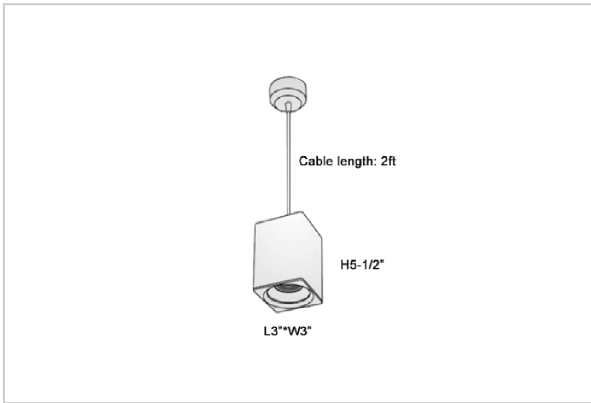

## Product Code : IK-REosPL-15W-30K-WH-90C-15D

Voltage	100 - 277 V AC, 50-60 Hz
Lumen Output	1275lm
Power	15W
CCT	3000K
CRI	>90
Beam Angle	15°
Light Distribution	Spot
LED Light Source	Osram SOLERIQ S 19
Start Time	Instant
Driver	Stand Alone (included)
Operating Position	No Swiveling Type
Dimming	Triac Dimming / 0-10 V Dimming
Heads	Single Head
Finish	White
Length	3"
Height	5-1/2"
Optics	Reflective Cup Structure
Width (W)	3"
Application Area	Guest Room, Restaurant, Meeting Room, Club, Hall, Hotel Entrance

### Beam Spread (Options)

Spot	15°	Medium	30°	Flood	45°
ft	Ø	ft	Ø	ft	Ø
3.0	0.72	3.0	1.41	3.0	2.03
9.0	2.15	9.0	4.22	9.0	6.09
15.0	3.58	15.0	7.04	15.0	10.15

Eos is a technologically advanced LED Pendant Light that incorporates electronic gear and a high-quality lens with wide beam spread. While commonly used as task light, the unique and state-of-the-art design of this luminaire also enhances the overall aesthetics of your store.