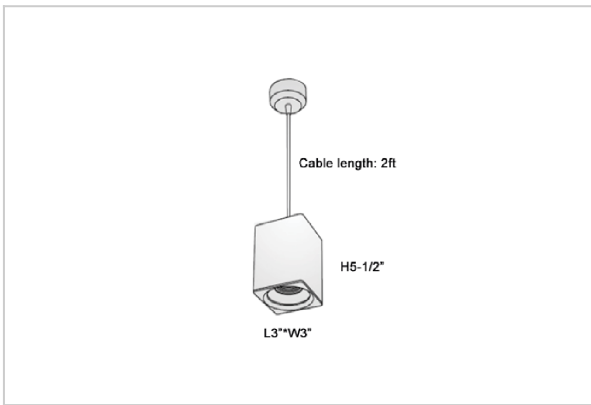

EOS Pendant Lights

ITEM SKU#: 662187504476

Product Code : IK-REosPL-15W-30K-WH-90C-15D

Voltage	100 - 277 V AC, 50-60 Hz
Lumen Output	1275lm
Power	15W
CCT	3000K
CRI	>90
Beam Angle	15°
Light Distribution	Spot
LED Light Source	Osram SOLERIQ S 19
Start Time	Instant
Driver	Stand Alone (included)
Operating Position	No Swiveling Type
Dimming	Triac Dimming / 0-10 V Dimming
Heads	Single Head
Finish	White
Length	3"
Height	5-1/2"
Optics	Reflective Cup Structure
Width (W)	3"
Application Area	Guest Room, Restaurant, Meeting Room, Club, Hall, Hotel Entrance

Beam Spread (Options)

Spot	15°	Medium	30°	Flood	45°
ft	Ø	ft	Ø	ft	Ø
3.0	0.72	3.0	1.41	3.0	2.03
9.0	2.15	9.0	4.22	9.0	6.09
15.0	3.58	15.0	7.04	15.0	10.15

Eos is a technologically advanced LED Pendant Light that incorporates electronic gear and a high-quality lens with wide beam spread. While commonly used as task light, the unique and state-of-the-art design of this luminaire also enhances the overall aesthetics of your store.