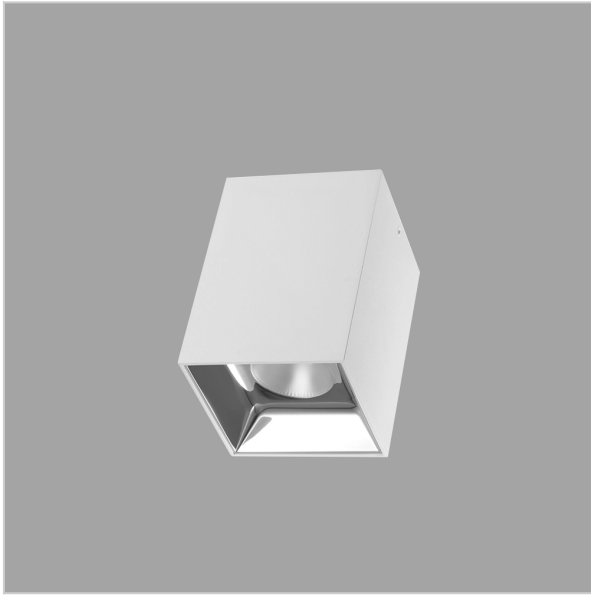

# EOS Pendant Lights

ITEM SKU#: 662187504476

## Product Code : IK-REosPL-15W-30K-WH-90C-15D

Voltage	100 - 277 V AC, 50-60 Hz
Lumen Output	1275lm
Power	15W
CCT	3000K
CRI	>90
Beam Angle	15°
Light Distribution	Spot
LED Light Source	Osram SOLERIQ S 19
Start Time	Instant
Driver	Stand Alone (included)
Operating Position	No Swiveling Type
Dimming	Triac Dimming / 0-10 V Dimming
Heads	Single Head
Finish	White
Length	3"
Height	5-1/2"
Optics	Reflective Cup Structure
Width (W)	3"
Application Area	Guest Room, Restaurant, Meeting Room, Club, Hall, Hotel Entrance

### Beam Spread (Options)

Spot	15°	Medium	30°	Flood	45°
ft	Ø	ft	Ø	ft	Ø
3.0	0.72	3.0	1.41	3.0	2.03
9.0	2.15	9.0	4.22	9.0	6.09
15.0	3.58	15.0	7.04	15.0	10.15

Eos is a technologically advanced LED Pendant Light that incorporates electronic gear and a high-quality lens with wide beam spread. While commonly used as task light, the unique and state-of-the-art design of this luminaire also enhances the overall aesthetics of your store.