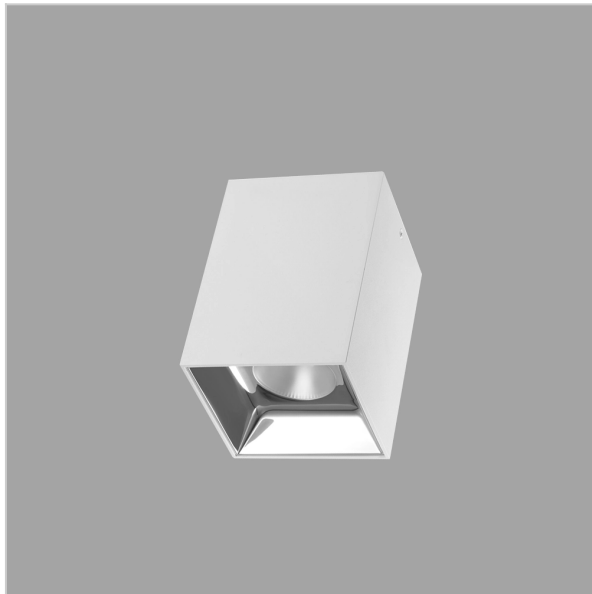

EOS Pendant Lights

ITEM SKU#: 662187504445

Product Code : IK-REosPL-8W-40K-WH-90C-15D

Voltage	100 - 277 V AC, 50-60 Hz
Lumen Output	720lm
Power	8W
CCT	4000K
CRI	>90
Beam Angle	15°
Light Distribution	Spot
LED Light Source	Osram SOLERIQ S 19
Start Time	Instant
Driver	Stand Alone (included)
Operating Position	No Swiveling Type
Dimming	Triac Dimming / 0-10 V Dimming
Heads	Single Head
Finish	White
Length	3"
Height	5-1/2"
Optics	Reflective Cup Structure
Width (W)	3"
Application Area	Guest Room, Restaurant, Meeting Room, Club, Hall, Hotel Entrance

Beam Spread (Options)

Spot	15°	Medium	30°	Flood	45°
ft	Ø	ft	Ø	ft	Ø
3.0	0.72	3.0	1.41	3.0	2.03
9.0	2.15	9.0	4.22	9.0	6.09
15.0	3.58	15.0	7.04	15.0	10.15

Eos is a technologically advanced LED Pendant Light that incorporates electronic gear and a high-quality lens with wide beam spread. While commonly used as task light, the unique and state-of-the-art design of this luminaire also enhances the overall aesthetics of your store.