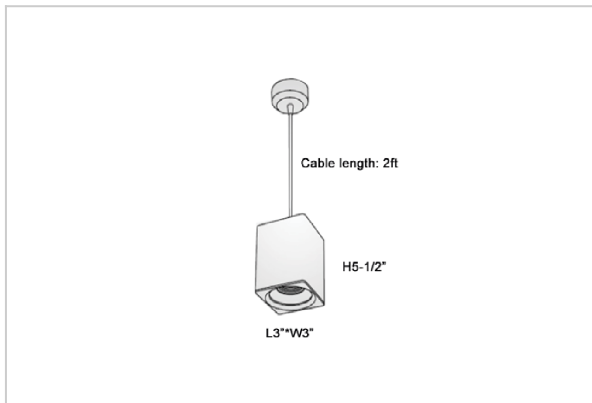

EOS Pendant Lights

ITEM SKU#: 662187504445

Product Code : IK-REosPL-8W-40K-WH-90C-15D

Voltage	100 - 277 V AC, 50-60 Hz
Lumen Output	720lm
Power	8W
CCT	4000K
CRI	>90
Beam Angle	15°
Light Distribution	Spot
LED Light Source	Osram SOLERIQ S 19
Start Time	Instant
Driver	Stand Alone (included)
Operating Position	No Swiveling Type
Dimming	Triac Dimming / 0-10 V Dimming
Heads	Single Head
Finish	White
Length	3"
Height	5-1/2"
Optics	Reflective Cup Structure
Width (W)	3"
Application Area	Guest Room, Restaurant, Meeting Room, Club, Hall, Hotel Entrance

Beam Spread (Options)

Spot	15°	Medium	30°	Flood	45°
ft	Ø	ft	Ø	ft	Ø
3.0	0.72	3.0	1.41	3.0	2.03
9.0	2.15	9.0	4.22	9.0	6.09
15.0	3.58	15.0	7.04	15.0	10.15

Eos is a technologically advanced LED Pendant Light that incorporates electronic gear and a high-quality lens with wide beam spread. While commonly used as task light, the unique and state-of-the-art design of this luminaire also enhances the overall aesthetics of your store.