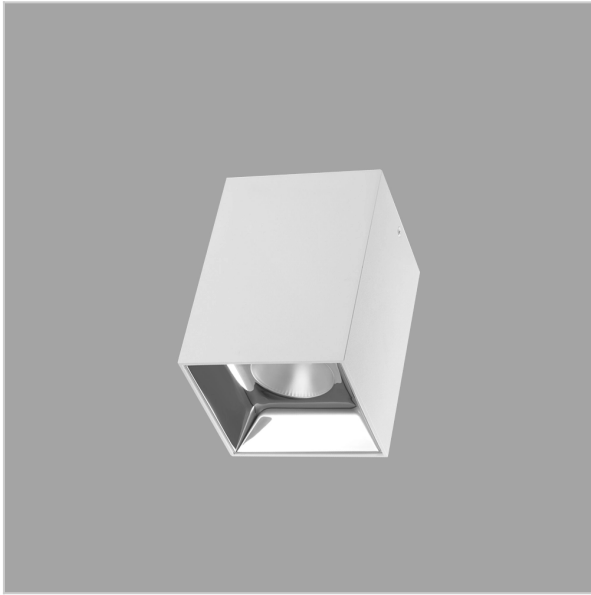

# EOS Pendant Lights

ITEM SKU#: 662187504421

## Product Code : IK-REosPL-8W-27K-WH-90C-15D

Voltage	100 - 277 V AC, 50-60 Hz
Lumen Output	640lm
Power	8W
CCT	2700K
CRI	>90
Beam Angle	15°
Light Distribution	Spot
LED Light Source	Osram SOLERIQ S 19
Start Time	Instant
Driver	Stand Alone (included)
Operating Position	No Swiveling Type
Dimming	Triac Dimming / 0-10 V Dimming
Heads	Single Head
Finish	White
Length	3"
Height	5-1/2"
Optics	Reflective Cup Structure
Width (W)	3"
Application Area	Guest Room, Restaurant, Meeting Room, Club, Hall, Hotel Entrance

### Beam Spread (Options)

Spot	15°	Medium	30°	Flood	45°
ft	Ø	ft	Ø	ft	Ø
3.0	0.72	3.0	1.41	3.0	2.03
9.0	2.15	9.0	4.22	9.0	6.09
15.0	3.58	15.0	7.04	15.0	10.15

Eos is a technologically advanced LED Pendant Light that incorporates electronic gear and a high-quality lens with wide beam spread. While commonly used as task light, the unique and state-of-the-art design of this luminaire also enhances the overall aesthetics of your store.