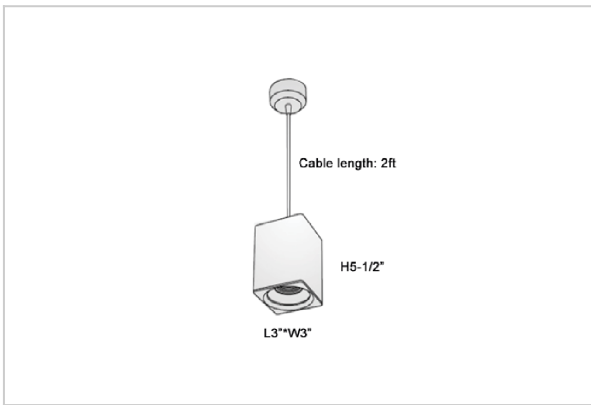

## Product Code : IK-REosPL-8W-27K-WH-90C-15D

Voltage	100 - 277 V AC, 50-60 Hz
Lumen Output	640lm
Power	8W
CCT	2700K
CRI	>90
Beam Angle	15°
Light Distribution	Spot
LED Light Source	Osram SOLERIQ S 19
Start Time	Instant
Driver	Stand Alone (included)
Operating Position	No Swiveling Type
Dimming	Triac Dimming / 0-10 V Dimming
Heads	Single Head
Finish	White
Length	3"
Height	5-1/2"
Optics	Reflective Cup Structure
Width (W)	3"
Application Area	Guest Room, Restaurant, Meeting Room, Club, Hall, Hotel Entrance

### Beam Spread (Options)

Spot	15°	Medium	30°	Flood	45°
ft	Ø	ft	Ø	ft	Ø
3.0	0.72	3.0	1.41	3.0	2.03
9.0	2.15	9.0	4.22	9.0	6.09
15.0	3.58	15.0	7.04	15.0	10.15

Eos is a technologically advanced LED Pendant Light that incorporates electronic gear and a high-quality lens with wide beam spread. While commonly used as task light, the unique and state-of-the-art design of this luminaire also enhances the overall aesthetics of your store.