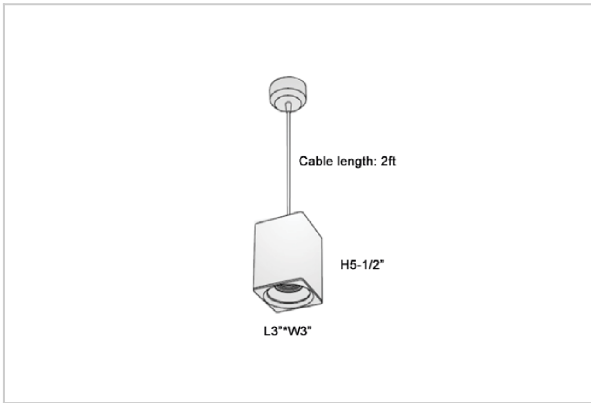

## Product Code : IK-REosPL-30W-40K-BL-90C-15D

Voltage	100 - 277 V AC, 50-60 Hz
Lumen Output	2700lm
Power	30W
CCT	4000K
CRI	>90
Beam Angle	15°
Light Distribution	Spot
LED Light Source	Osram SOLERIQ S 19
Start Time	Instant
Driver	Stand Alone (included)
Operating Position	No Swiveling Type
Dimming	Triac Dimming / 0-10 V Dimming
Heads	Single Head
Finish	Black
Length	4-1/2"
Height	6-1/4"
Optics	Reflective Cup Structure
Width (W)	4-1/2"
Application Area	Guest Room, Restaurant, Meeting Room, Club, Hall, Hotel Entrance

### Beam Spread (Options)

Spot	15°	Medium	30°	Flood	45°
ft	Ø	ft	Ø	ft	Ø
3.0	0.72	3.0	1.41	3.0	2.03
9.0	2.15	9.0	4.22	9.0	6.09
15.0	3.58	15.0	7.04	15.0	10.15

Eos is a technologically advanced LED Pendant Light that incorporates electronic gear and a high-quality lens with wide beam spread. While commonly used as task light, the unique and state-of-the-art design of this luminaire also enhances the overall aesthetics of your store.