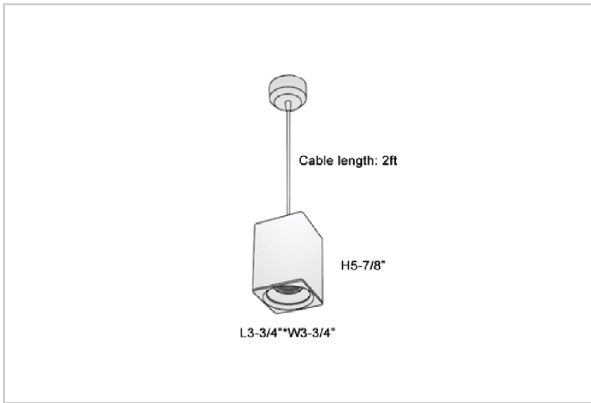

EOS Pendant Lights

ITEM SKU#: 662187504360

Product Code : IK-REosPL-20W-40K-BL-90C-15D

Voltage	100 - 277 V AC, 50-60 Hz
Lumen Output	1800lm
Power	20W
CCT	4000K
CRI	>90
Beam Angle	15°
Light Distribution	Spot
LED Light Source	Osram SOLERIQ S 19
Start Time	Instant
Driver	Stand Alone (included)
Operating Position	No Swiveling Type
Dimming	Triac Dimming / 0-10 V Dimming
Heads	Single Head
Finish	Black
Length	3-3/4"
Height	5-7/8"
Optics	Reflective Cup Structure
Width (W)	3-3/4"
Application Area	Guest Room, Restaurant, Meeting Room, Club, Hall, Hotel Entrance

Beam Spread (Options)

Spot	15°	Medium	30°	Flood	45°
ft	0.72	3.0	1.41	3.0	2.03
Ø	0.72	3.0	1.41	3.0	2.03
9.0	2.15	9.0	4.22	9.0	6.09
15.0	3.58	15.0	7.04	15.0	10.15

Eos is a technologically advanced LED Pendant Light that incorporates electronic gear and a high-quality lens with wide beam spread. While commonly used as task light, the unique and state-of-the-art design of this luminaire also enhances the overall aesthetics of your store.