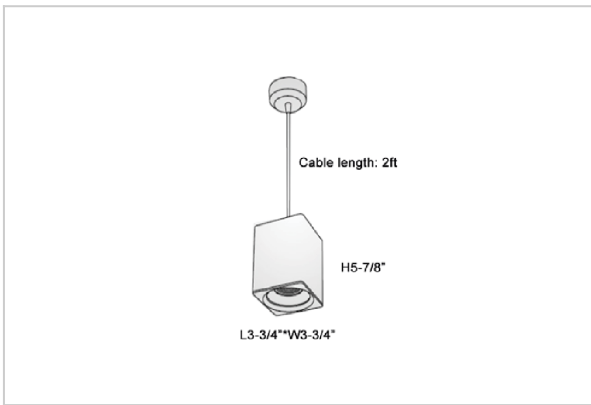

## Product Code : IK-REosPL-20W-27K-BL-90C-15D

Voltage	100 - 277 V AC, 50-60 Hz
Lumen Output	1600lm
Power	20W
CCT	2700K
CRI	>90
Beam Angle	15°
Light Distribution	Spot
LED Light Source	Osram SOLERIQ S 19
Start Time	Instant
Driver	Stand Alone (included)
Operating Position	No Swiveling Type
Dimming	Triac Dimming / 0-10 V Dimming
Heads	Single Head
Finish	Black
Length	3-3/4"
Height	5-7/8"
Optics	Reflective Cup Structure
Width (W)	3-3/4"
Application Area	Guest Room, Restaurant, Meeting Room, Club, Hall, Hotel Entrance

### Beam Spread (Options)

Spot	15°	Medium	30°	Flood	45°
ft	Ø	ft	Ø	ft	Ø
3.0	0.72	3.0	1.41	3.0	2.03
9.0	2.15	9.0	4.22	9.0	6.09
15.0	3.58	15.0	7.04	15.0	10.15

Eos is a technologically advanced LED Pendant Light that incorporates electronic gear and a high-quality lens with wide beam spread. While commonly used as task light, the unique and state-of-the-art design of this luminaire also enhances the overall aesthetics of your store.