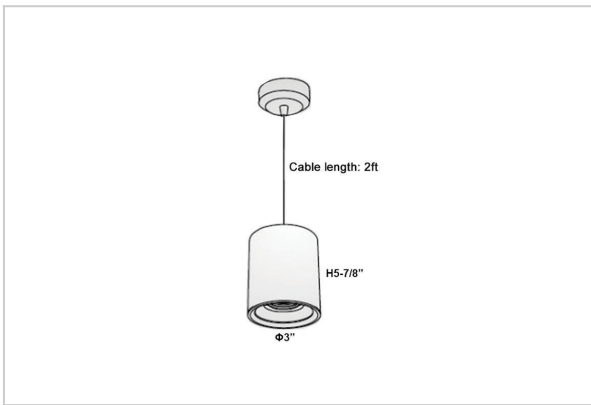

## Product Code : IK-RAuroraPL-55W-50K-WH-90C-45D

Voltage	100 - 277 V AC, 50-60 Hz
Lumen Output	5225lm
Power	55W
CCT	5000K
CRI	>90
Beam Angle	45°
Light Distribution	Flood
LED Light Source	Osram SOLERIQ S 19
Start Time	Instant
Driver	Stand Alone (included)
Operating Position	No Swiveling Type
Dimming	Triac Dimming / 0-10 V Dimming
Heads	Single Head
Finish	White
Height	7-1/8"
Diameter	6-3/4"
Optics	Reflective Cup Structure
Application Area	Guest Room, Restaurant, Meeting Room, Club, Hall, Hotel Entrance

### Beam Spread (Options)

Spot	15°		Medium		30°		Flood		45°	
	ft	Ø	ft	Ø	ft	Ø	ft	Ø	ft	Ø
3.0	0.72		3.0	1.41		3.0	2.03			
9.0	2.15		9.0	4.22		9.0	6.09			
15.0	3.58		15.0	7.04		15.0	10.15			

Aurora is a technologically advanced LED Pendant Light that incorporates electronic gear and a high-quality lens with wide beam spread. While commonly used as task light, the unique and state-of-the-art design of this luminaire also enhances the overall aesthetics of your store.