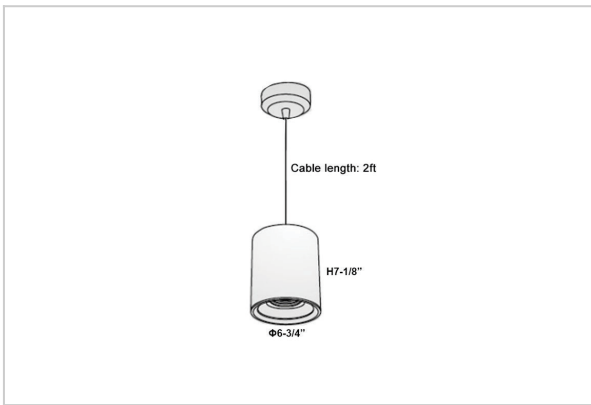

## Product Code : IK-RAuroraPL-50W-50K-WH-90C-45D

Voltage	100 - 277 V AC, 50-60 Hz
Lumen Output	4750lm
Power	50W
CCT	5000K
CRI	>90
Beam Angle	45°
Light Distribution	Flood
LED Light Source	Osram SOLERIQ S 19
Start Time	Instant
Driver	Stand Alone (included)
Operating Position	No Swiveling Type
Dimming	Triac Dimming / 0-10 V Dimming
Heads	Single Head
Finish	White
Height	7-1/8"
Diameter	6-3/4"
Optics	Reflective Cup Structure
Application Area	Guest Room, Restaurant, Meeting Room, Club, Hall, Hotel Entrance

### Beam Spread (Options)

Spot	15°		Medium		30°		Flood		45°	
	ft	Ø	ft	Ø	ft	Ø	ft	Ø	ft	Ø
3.0	0.72		3.0	1.41		3.0	2.03			
9.0	2.15		9.0	4.22		9.0	6.09			
15.0	3.58		15.0	7.04		15.0	10.15			

Aurora is a technologically advanced LED Pendant Light that incorporates electronic gear and a high-quality lens with wide beam spread. While commonly used as task light, the unique and state-of-the-art design of this luminaire also enhances the overall aesthetics of your store.