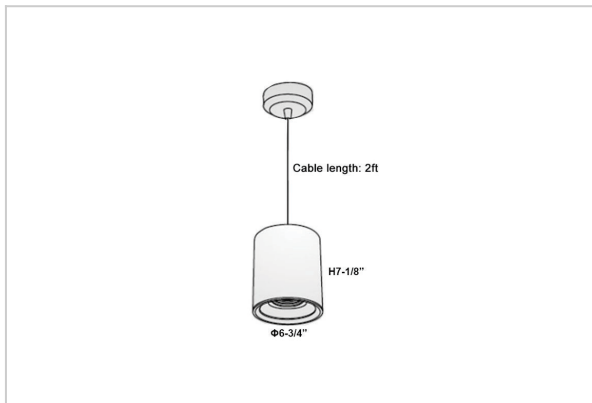

Aurora Pendant Lights

ITEM SKU#: 662187504193

Product Code : IK-RAuroraPL-50W-40K-WH-90C-45D

Voltage	100 - 277 V AC, 50-60 Hz
Lumen Output	4500lm
Power	50W
CCT	4000K
CRI	>90
Beam Angle	45°
Light Distribution	Flood
LED Light Source	Osram SOLERIQ S 19
Start Time	Instant
Driver	Stand Alone (included)
Operating Position	No Swiveling Type
Dimming	Triac Dimming / 0-10 V Dimming
Heads	Single Head
Finish	White
Height	7-1/8"
Diameter	6-3/4"
Optics	Reflective Cup Structure
Application Area	Guest Room, Restaurant, Meeting Room, Club, Hall, Hotel Entrance

Beam Spread (Options)

Spot	15°		Medium		30°		Flood		45°	
	ft	Ø	ft	Ø	ft	Ø	ft	Ø	ft	Ø
3.0	0.72		3.0	1.41		3.0	2.03			
9.0	2.15		9.0	4.22		9.0	6.09			
15.0	3.58		15.0	7.04		15.0	10.15			

Aurora is a technologically advanced LED Pendant Light that incorporates electronic gear and a high-quality lens with wide beam spread. While commonly used as task light, the unique and state-of-the-art design of this luminaire also enhances the overall aesthetics of your store.