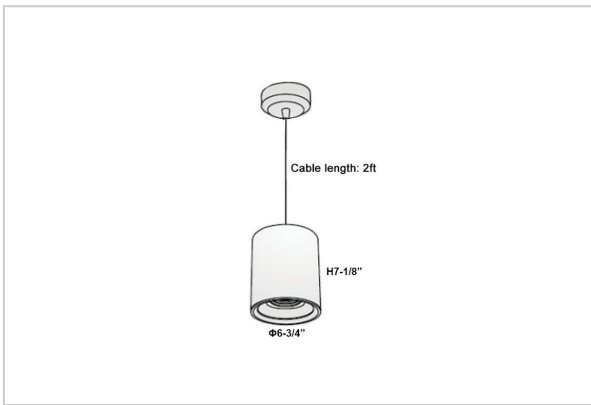

Aurora Pendant Lights

ITEM SKU#: 662187504186

Product Code : IK-RAuroraPL-50W-30K-WH-90C-45D

Voltage	100 - 277 V AC, 50-60 Hz
Lumen Output	4250lm
Power	50W
CCT	3000K
CRI	>90
Beam Angle	45°
Light Distribution	Flood
LED Light Source	Osram SOLERIQ S 19
Start Time	Instant
Driver	Stand Alone (included)
Operating Position	No Swiveling Type
Dimming	Triac Dimming / 0-10 V Dimming
Heads	Single Head
Finish	White
Height	7-1/8"
Diameter	6-3/4"
Optics	Reflective Cup Structure
Application Area	Guest Room, Restaurant, Meeting Room, Club, Hall, Hotel Entrance

Beam Spread (Options)

Spot	15°		Medium		30°		Flood		45°	
	ft	Ø	ft	Ø	ft	Ø	ft	Ø	ft	Ø
3.0	0.72		3.0	1.41		3.0	2.03			
9.0	2.15		9.0	4.22		9.0	6.09			
15.0	3.58		15.0	7.04		15.0	10.15			

Aurora is a technologically advanced LED Pendant Light that incorporates electronic gear and a high-quality lens with wide beam spread. While commonly used as task light, the unique and state-of-the-art design of this luminaire also enhances the overall aesthetics of your store.