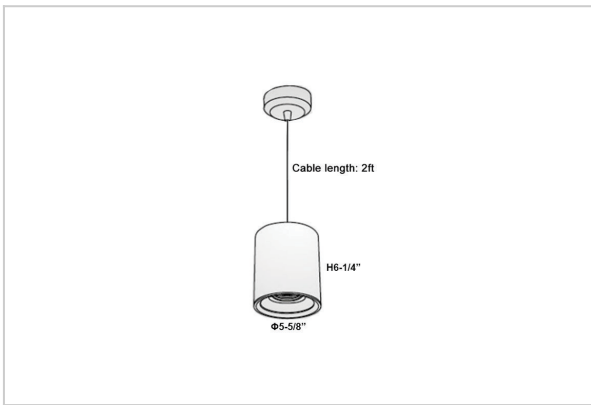

Aurora Pendant Lights

ITEM SKU#: 662187504162

Product Code : IK-RAuroraPL-40W-50K-WH-90C-45D

Voltage	100 - 277 V AC, 50-60 Hz
Lumen Output	3800lm
Power	40W
CCT	5000K
CRI	>90
Beam Angle	45°
Light Distribution	Flood
LED Light Source	Osram SOLERIQ S 19
Start Time	Instant
Driver	Stand Alone (included)
Operating Position	No Swiveling Type
Dimming	Triac Dimming / 0-10 V Dimming
Heads	Single Head
Finish	White
Height	6-1/4"
Diameter	5-5/8"
Optics	Reflective Cup Structure
Application Area	Guest Room, Restaurant, Meeting Room, Club, Hall, Hotel Entrance

Beam Spread (Options)

Spot	15°		Medium		30°		Flood		45°	
	ft	Ø	ft	Ø	ft	Ø	ft	Ø	ft	Ø
3.0	0.72		3.0	1.41		3.0	2.03		3.0	2.03
9.0	2.15		9.0	4.22		9.0	6.09		9.0	6.09
15.0	3.58		15.0	7.04		15.0	10.15		15.0	10.15

Aurora is a technologically advanced LED Pendant Light that incorporates electronic gear and a high-quality lens with wide beam spread. While commonly used as task light, the unique and state-of-the-art design of this luminaire also enhances the overall aesthetics of your store.