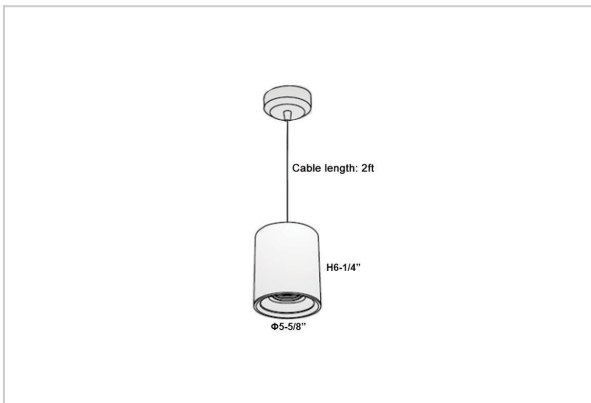

## Product Code : IK-RAuroraPL-40W-40K-WH-90C-45D

Voltage	100 - 277 V AC, 50-60 Hz
Lumen Output	3600lm
Power	40W
CCT	4000K
CRI	>90
Beam Angle	45°
Light Distribution	Flood
LED Light Source	Osram SOLERIQ S 19
Start Time	Instant
Driver	Stand Alone (included)
Operating Position	No Swiveling Type
Dimming	Triac Dimming / 0-10 V Dimming
Heads	Single Head
Finish	White
Height	6-1/4"
Diameter	5-5/8"
Optics	Reflective Cup Structure
Application Area	Guest Room, Restaurant, Meeting Room, Club, Hall, Hotel Entrance

### Beam Spread (Options)

Spot	15°		Medium		30°		Flood		45°	
	ft	Ø	ft	Ø	ft	Ø	ft	Ø	ft	Ø
3.0	0.72		3.0	1.41		3.0	2.03			
9.0	2.15		9.0	4.22		9.0	6.09			
15.0	3.58		15.0	7.04		15.0	10.15			

Aurora is a technologically advanced LED Pendant Light that incorporates electronic gear and a high-quality lens with wide beam spread. While commonly used as task light, the unique and state-of-the-art design of this luminaire also enhances the overall aesthetics of your store.