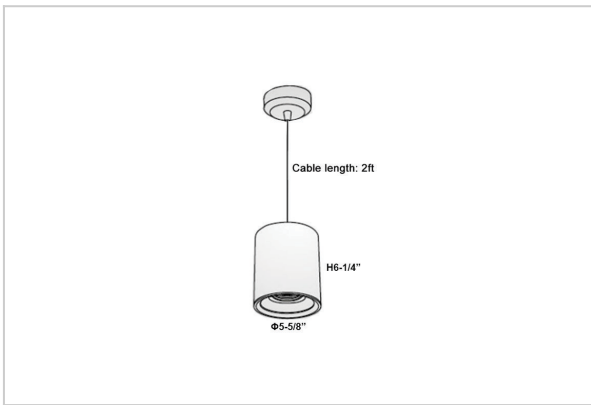

Aurora Pendant Lights

ITEM SKU#: 662187504148

Product Code : IK-RAuroraPL-40W-30K-WH-90C-45D

Voltage	100 - 277 V AC, 50-60 Hz
Lumen Output	3400lm
Power	40W
CCT	3000K
CRI	>90
Beam Angle	45°
Light Distribution	Flood
LED Light Source	Osram SOLERIQ S 19
Start Time	Instant
Driver	Stand Alone (included)
Operating Position	No Swiveling Type
Dimming	Triac Dimming / 0-10 V Dimming
Heads	Single Head
Finish	White
Height	6-1/4"
Diameter	5-5/8"
Optics	Reflective Cup Structure
Application Area	Guest Room, Restaurant, Meeting Room, Club, Hall, Hotel Entrance

Beam Spread (Options)

Spot	15°		Medium		30°		Flood		45°	
	ft	∅	ft	∅	ft	∅	ft	∅	ft	∅
3.0	0.72		3.0	1.41		3.0	2.03			
9.0	2.15		9.0	4.22		9.0	6.09			
15.0	3.58		15.0	7.04		15.0	10.15			

Aurora is a technologically advanced LED Pendant Light that incorporates electronic gear and a high-quality lens with wide beam spread. While commonly used as task light, the unique and state-of-the-art design of this luminaire also enhances the overall aesthetics of your store.