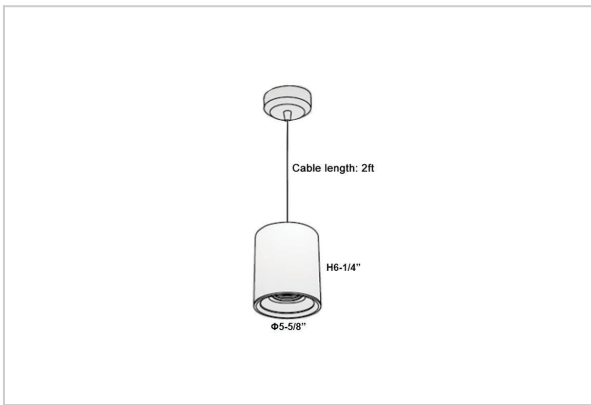

## Product Code : IK-RAuroraPL-30W-50K-WH-90C-45D

Voltage	100 - 277 V AC, 50-60 Hz
Lumen Output	2850lm
Power	30W
CCT	5000K
CRI	>90
Beam Angle	45°
Light Distribution	Flood
LED Light Source	Osram SOLERIQ S 19
Start Time	Instant
Driver	Stand Alone (included)
Operating Position	No Swiveling Type
Dimming	Triac Dimming / 0-10 V Dimming
Heads	Single Head
Finish	White
Height	6-1/4"
Diameter	5-5/8"
Optics	Reflective Cup Structure
Application Area	Guest Room, Restaurant, Meeting Room, Club, Hall, Hotel Entrance

### Beam Spread (Options)

Spot	15°		Medium		30°		Flood		45°	
	ft	Ø	ft	Ø	ft	Ø	ft	Ø	ft	Ø
3.0	0.72		3.0	1.41		3.0	2.03			
9.0	2.15		9.0	4.22		9.0	6.09			
15.0	3.58		15.0	7.04		15.0	10.15			

Aurora is a technologically advanced LED Pendant Light that incorporates electronic gear and a high-quality lens with wide beam spread. While commonly used as task light, the unique and state-of-the-art design of this luminaire also enhances the overall aesthetics of your store.