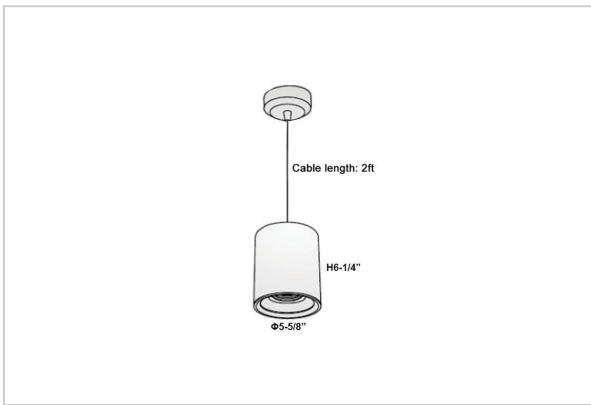

## Product Code : IK-RAuroraPL-30W-40K-WH-90C-45D

Voltage	100 - 277 V AC, 50-60 Hz
Lumen Output	2700lm
Power	30W
CCT	4000K
CRI	>90
Beam Angle	45°
Light Distribution	Flood
LED Light Source	Osram SOLERIQ S 19
Start Time	Instant
Driver	Stand Alone (included)
Operating Position	No Swiveling Type
Dimming	Triac Dimming / 0-10 V Dimming
Heads	Single Head
Finish	White
Height	6-1/4"
Diameter	5-5/8"
Optics	Reflective Cup Structure
Application Area	Guest Room, Restaurant, Meeting Room, Club, Hall, Hotel Entrance

### Beam Spread (Options)

Spot	15°		Medium		30°		Flood		45°	
	ft	Ø	ft	Ø	ft	Ø	ft	Ø	ft	Ø
3.0	0.72		3.0	1.41		3.0	2.03			
9.0	2.15		9.0	4.22		9.0	6.09			
15.0	3.58		15.0	7.04		15.0	10.15			

Aurora is a technologically advanced LED Pendant Light that incorporates electronic gear and a high-quality lens with wide beam spread. While commonly used as task light, the unique and state-of-the-art design of this luminaire also enhances the overall aesthetics of your store.