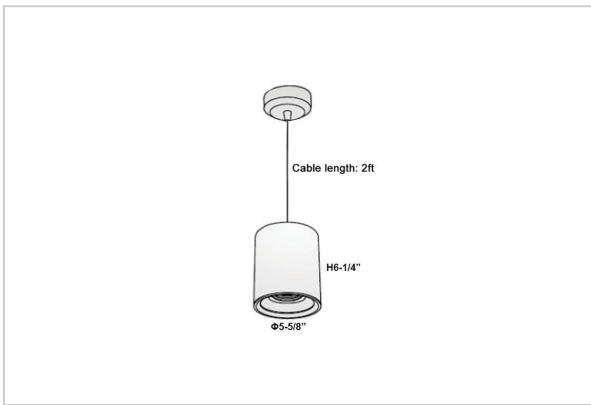

Aurora Pendant Lights

ITEM SKU#: 662187504100

Product Code : IK-RAuroraPL-30W-30K-WH-90C-45D

Voltage	100 - 277 V AC, 50-60 Hz
Lumen Output	2550lm
Power	30W
CCT	3000K
CRI	>90
Beam Angle	45°
Light Distribution	Flood
LED Light Source	Osram SOLERIQ S 19
Start Time	Instant
Driver	Stand Alone (included)
Operating Position	No Swiveling Type
Dimming	Triac Dimming / 0-10 V Dimming
Heads	Single Head
Finish	White
Height	6-1/4"
Diameter	5-5/8"
Optics	Reflective Cup Structure
Application Area	Guest Room, Restaurant, Meeting Room, Club, Hall, Hotel Entrance

Beam Spread (Options)

Spot	15°		Medium		30°		Flood		45°	
	ft	Ø	ft	Ø	ft	Ø	ft	Ø	ft	Ø
3.0	0.72		3.0	1.41		3.0	2.03			
9.0	2.15		9.0	4.22		9.0	6.09			
15.0	3.58		15.0	7.04		15.0	10.15			

Aurora is a technologically advanced LED Pendant Light that incorporates electronic gear and a high-quality lens with wide beam spread. While commonly used as task light, the unique and state-of-the-art design of this luminaire also enhances the overall aesthetics of your store.