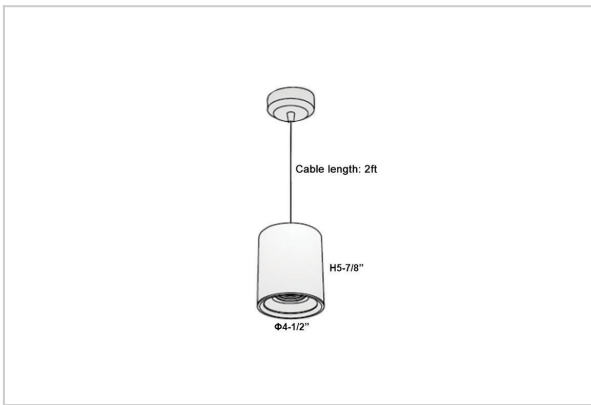

Aurora Pendant Lights

ITEM SKU#: 662187504070

Product Code : IK-RAuroraPL-25W-40K-WH-90C-45D

Voltage	100 - 277 V AC, 50-60 Hz
Lumen Output	2250lm
Power	25W
CCT	4000K
CRI	>90
Beam Angle	45°
Light Distribution	Flood
LED Light Source	Osram SOLERIQ S 19
Start Time	Instant
Driver	Stand Alone (included)
Operating Position	No Swiveling Type
Dimming	Triac Dimming / 0-10 V Dimming
Heads	Single Head
Finish	White
Height	5-7/8"
Diameter	4-1/2"
Optics	Reflective Cup Structure
Application Area	Guest Room, Restaurant, Meeting Room, Club, Hall, Hotel Entrance

Beam Spread (Options)

Spot	15°		Medium		30°		Flood		45°	
	ft	Ø	ft	Ø	ft	Ø	ft	Ø	ft	Ø
3.0	0.72		3.0	1.41		3.0	2.03			
9.0	2.15		9.0	4.22		9.0	6.09			
15.0	3.58		15.0	7.04		15.0	10.15			

Aurora is a technologically advanced LED Pendant Light that incorporates electronic gear and a high-quality lens with wide beam spread. While commonly used as task light, the unique and state-of-the-art design of this luminaire also enhances the overall aesthetics of your store.