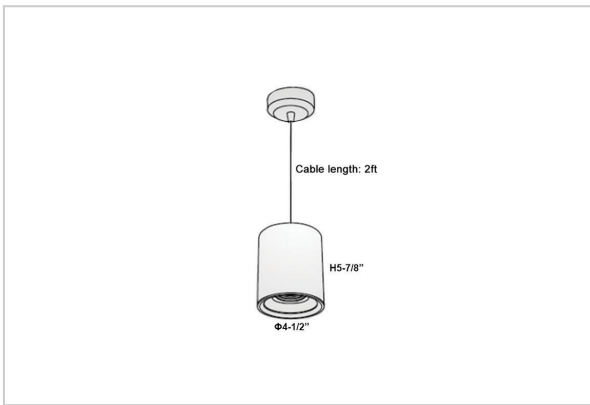

Aurora Pendant Lights

ITEM SKU#: 662187504056

Product Code : IK-RAuroraPL-25W-30K-WH-90C-45D

Voltage	100 - 277 V AC, 50-60 Hz
Lumen Output	2125lm
Power	25W
CCT	3000K
CRI	>90
Beam Angle	45°
Light Distribution	Flood
LED Light Source	Osram SOLERIQ S 19
Start Time	Instant
Driver	Stand Alone (included)
Operating Position	No Swiveling Type
Dimming	Triac Dimming / 0-10 V Dimming
Heads	Single Head
Finish	White
Height	5-7/8"
Diameter	4-1/2"
Optics	Reflective Cup Structure
Application Area	Guest Room, Restaurant, Meeting Room, Club, Hall, Hotel Entrance

Beam Spread (Options)

Spot	15°		Medium		30°		Flood		45°	
	ft	Ø	ft	Ø	ft	Ø	ft	Ø	ft	Ø
3.0	0.72	3.0	1.41	3.0	2.03	3.0	2.03	3.0	2.03	2.03
9.0	2.15	9.0	4.22	9.0	6.09	9.0	6.09	9.0	6.09	6.09
15.0	3.58	15.0	7.04	15.0	10.15	15.0	10.15	15.0	10.15	10.15