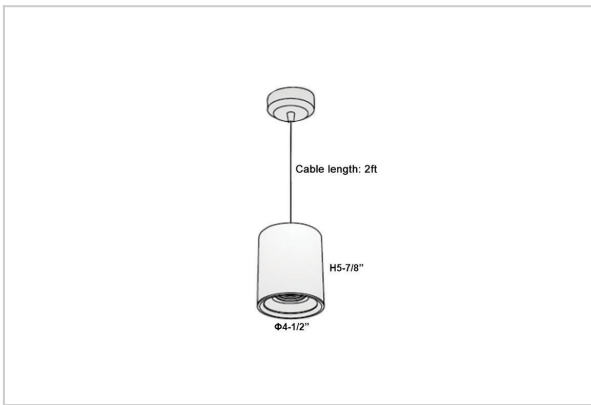

Aurora Pendant Lights

ITEM SKU#: 662187504056

Product Code : IK-RAuroraPL-25W-30K-WH-90C-45D

Voltage	100 - 277 V AC, 50-60 Hz
Lumen Output	2125lm
Power	25W
CCT	3000K
CRI	>90
Beam Angle	45°
Light Distribution	Flood
LED Light Source	Osram SOLERIQ S 19
Start Time	Instant
Driver	Stand Alone (included)
Operating Position	No Swiveling Type
Dimming	Triac Dimming / 0-10 V Dimming
Heads	Single Head
Finish	White
Height	5-7/8"
Diameter	4-1/2"
Optics	Reflective Cup Structure
Application Area	Guest Room, Restaurant, Meeting Room, Club, Hall, Hotel Entrance

Beam Spread (Options)

Spot	15°		Medium		30°		Flood		45°	
	ft	Ø	ft	Ø	ft	Ø	ft	Ø	ft	Ø
3.0	0.72		3.0	1.41		3.0	2.03		3.0	2.03
9.0	2.15		9.0	4.22		9.0	6.09		9.0	6.09
15.0	3.58		15.0	7.04		15.0	10.15		15.0	10.15