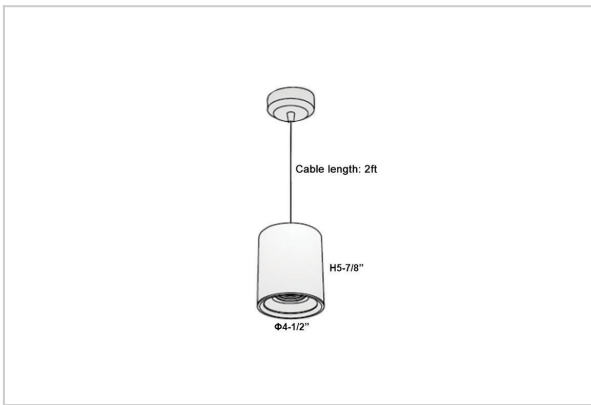

Aurora Pendant Lights

ITEM SKU#: 662187504032

Product Code : IK-RAuroraPL-20W-50K-WH-90C-45D

Voltage	100 - 277 V AC, 50-60 Hz
Lumen Output	1900lm
Power	20W
CCT	5000K
CRI	>90
Beam Angle	45°
Light Distribution	Flood
LED Light Source	Osram SOLERIQ S 19
Start Time	Instant
Driver	Stand Alone (included)
Operating Position	No Swiveling Type
Dimming	Triac Dimming / 0-10 V Dimming
Heads	Single Head
Finish	White
Height	5-7/8"
Diameter	4-1/2"
Optics	Reflective Cup Structure
Application Area	Guest Room, Restaurant, Meeting Room, Club, Hall, Hotel Entrance

Beam Spread (Options)

Spot	15°		Medium		30°		Flood		45°	
	ft	Ø	ft	Ø	ft	Ø	ft	Ø	ft	Ø
3.0	0.72	3.0	1.41	3.0	2.03	3.0	2.03	3.0	2.03	2.03
9.0	2.15	9.0	4.22	9.0	6.09	9.0	6.09	9.0	6.09	6.09
15.0	3.58	15.0	7.04	15.0	10.15	15.0	10.15	15.0	10.15	10.15