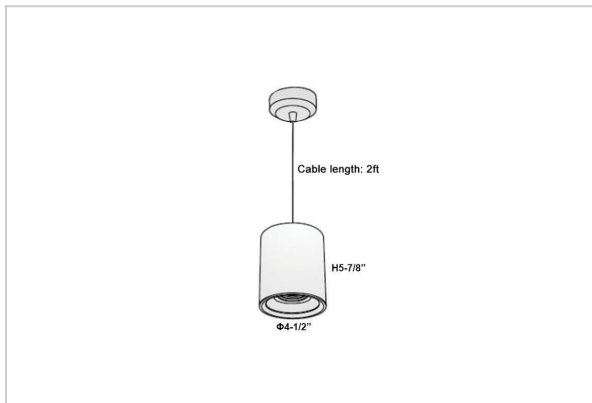

Aurora Pendant Lights

ITEM SKU#: 662187504025

Product Code : IK-RAuroraPL-20W-40K-WH-90C-45D

Voltage	100 - 277 V AC, 50-60 Hz
Lumen Output	1800lm
Power	20W
CCT	4000K
CRI	>90
Beam Angle	45°
Light Distribution	Flood
LED Light Source	Osram SOLERIQ S 19
Start Time	Instant
Driver	Stand Alone (included)
Operating Position	No Swiveling Type
Dimming	Triac Dimming / 0-10 V Dimming
Heads	Single Head
Finish	White
Height	5-7/8"
Diameter	4-1/2"
Optics	Reflective Cup Structure
Application Area	Guest Room, Restaurant, Meeting Room, Club, Hall, Hotel Entrance

Beam Spread (Options)

Spot	15°		Medium		30°		Flood		45°		
	ft	Ø	ft	Ø	ft	Ø	ft	Ø	ft	Ø	
3.0	0.72	3.0	1.41	3.0	2.03	9.0	2.15	9.0	6.09	15.0	3.58
9.0	2.15	9.0	4.22	9.0	7.04	15.0	7.04	15.0	10.15		

Aurora is a technologically advanced LED Pendant Light that incorporates electronic gear and a high-quality lens with wide beam spread. While commonly used as task light, the unique and state-of-the-art design of this luminaire also enhances the overall aesthetics of your store.