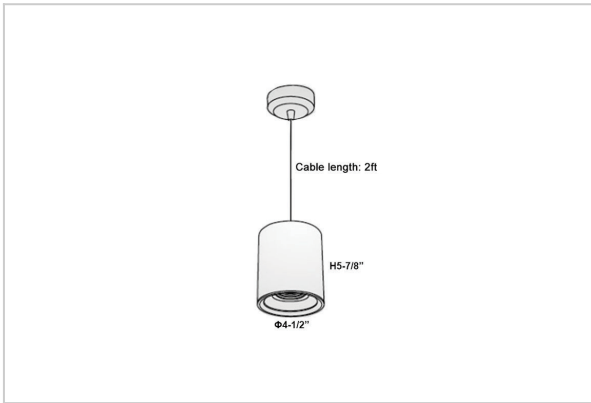

Aurora Pendant Lights

ITEM SKU#: 662187504018

Product Code : IK-RAuroraPL-20W-30K-WH-90C-45D

Voltage	100 - 277 V AC, 50-60 Hz
Lumen Output	1700lm
Power	20W
CCT	3000K
CRI	>90
Beam Angle	45°
Light Distribution	Flood
LED Light Source	Osram SOLERIQ S 19
Start Time	Instant
Driver	Stand Alone (included)
Operating Position	No Swiveling Type
Dimming	Triac Dimming / 0-10 V Dimming
Heads	Single Head
Finish	White
Height	5-7/8"
Diameter	4-1/2"
Optics	Reflective Cup Structure
Application Area	Guest Room, Restaurant, Meeting Room, Club, Hall, Hotel Entrance

Beam Spread (Options)

Spot	15°		Medium		30°		Flood		45°	
	ft	Ø	ft	Ø	ft	Ø	ft	Ø	ft	Ø
3.0	0.72		3.0	1.41		3.0	2.03			
9.0	2.15		9.0	4.22		9.0	6.09			
15.0	3.58		15.0	7.04		15.0	10.15			

Aurora is a technologically advanced LED Pendant Light that incorporates electronic gear and a high-quality lens with wide beam spread. While commonly used as task light, the unique and state-of-the-art design of this luminaire also enhances the overall aesthetics of your store.