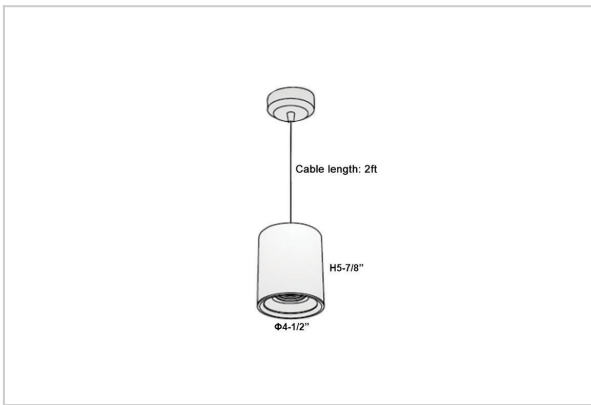

## Product Code : IK-RAuroraPL-20W-27K-WH-90C-45D

Voltage	100 - 277 V AC, 50-60 Hz
Lumen Output	1600lm
Power	20W
CCT	2700K
CRI	>90
Beam Angle	45°
Light Distribution	Flood
LED Light Source	Osram SOLERIQ S 19
Start Time	Instant
Driver	Stand Alone (included)
Operating Position	No Swiveling Type
Dimming	Triac Dimming / 0-10 V Dimming
Heads	Single Head
Finish	White
Height	5-7/8"
Diameter	4-1/2"
Optics	Reflective Cup Structure
Application Area	Guest Room, Restaurant, Meeting Room, Club, Hall, Hotel Entrance

### Beam Spread (Options)

Spot	15°		Medium		30°		Flood		45°	
	ft	Ø	ft	Ø	ft	Ø	ft	Ø	ft	Ø
3.0	0.72		3.0	1.41		3.0	2.03		3.0	2.03
9.0	2.15		9.0	4.22		9.0	6.09		9.0	6.09
15.0	3.58		15.0	7.04		15.0	10.15		15.0	10.15