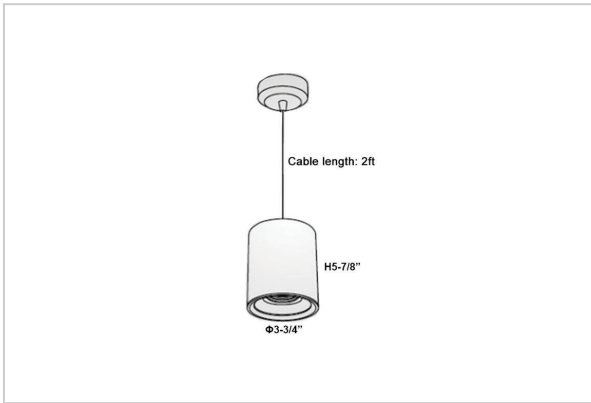

Aurora Pendant Lights

ITEM SKU#: 662187503998

Product Code : IK-RAuroraPL-15W-50K-WH-90C-45D

Voltage	100 - 277 V AC, 50-60 Hz
Lumen Output	1425lm
Power	15W
CCT	5000K
CRI	>90
Beam Angle	45°
Light Distribution	Flood
LED Light Source	Osram SOLERIQ S 19
Start Time	Instant
Driver	Stand Alone (included)
Operating Position	No Swiveling Type
Dimming	Triac Dimming / 0-10 V Dimming
Heads	Single Head
Finish	White
Height	5-7/8"
Diameter	3-3/4"
Optics	Reflective Cup Structure
Application Area	Guest Room, Restaurant, Meeting Room, Club, Hall, Hotel Entrance

Beam Spread (Options)

Spot	15°		Medium 30°		Flood 45°	
	ft	Ø	ft	Ø	ft	Ø
3.0	0.72	3.0	1.41	3.0	2.03	
9.0	2.15	9.0	4.22	9.0	6.09	
15.0	3.58	15.0	7.04	15.0	10.15	

Aurora is a technologically advanced LED Pendant Light that incorporates electronic gear and a high-quality lens with wide beam spread. While commonly used as task light, the unique and state-of-the-art design of this luminaire also enhances the overall aesthetics of your store.