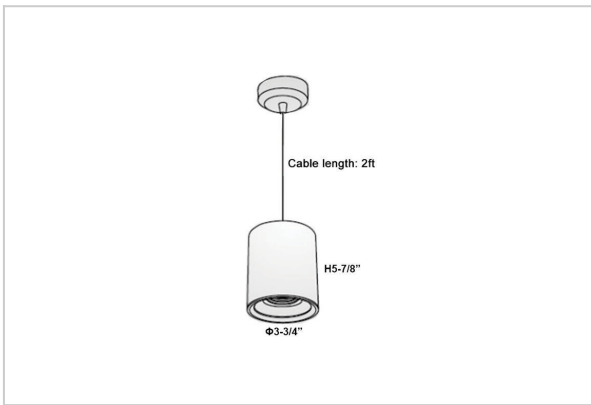

Aurora Pendant Lights

ITEM SKU#: 662187503998

Product Code : IK-RAuroraPL-15W-50K-WH-90C-45D

Voltage	100 - 277 V AC, 50-60 Hz
Lumen Output	1425lm
Power	15W
CCT	5000K
CRI	>90
Beam Angle	45°
Light Distribution	Flood
LED Light Source	Osram SOLERIQ S 19
Start Time	Instant
Driver	Stand Alone (included)
Operating Position	No Swiveling Type
Dimming	Triac Dimming / 0-10 V Dimming
Heads	Single Head
Finish	White
Height	5-7/8"
Diameter	3-3/4"
Optics	Reflective Cup Structure
Application Area	Guest Room, Restaurant, Meeting Room, Club, Hall, Hotel Entrance

Beam Spread (Options)

Spot	15°		Medium 30°		Flood 45°	
	ft	Ø	ft	Ø	ft	Ø
3.0	0.72	3.0	1.41	3.0	2.03	
9.0	2.15	9.0	4.22	9.0	6.09	
15.0	3.58	15.0	7.04	15.0	10.15	

Aurora is a technologically advanced LED Pendant Light that incorporates electronic gear and a high-quality lens with wide beam spread. While commonly used as task light, the unique and state-of-the-art design of this luminaire also enhances the overall aesthetics of your store.