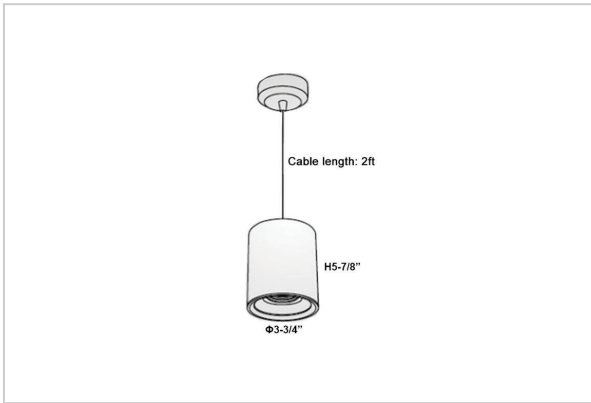

Aurora Pendant Lights

ITEM SKU#: 662187503998

Product Code : IK-RAuroraPL-15W-50K-WH-90C-45D

| | |
|--------------------|--|
| Voltage | 100 - 277 V AC, 50-60 Hz |
| Lumen Output | 1425lm |
| Power | 15W |
| CCT | 5000K |
| CRI | >90 |
| Beam Angle | 45° |
| Light Distribution | Flood |
| LED Light Source | Osram SOLERIQ S 19 |
| Start Time | Instant |
| Driver | Stand Alone (included) |
| Operating Position | No Swiveling Type |
| Dimming | Triac Dimming / 0-10 V Dimming |
| Heads | Single Head |
| Finish | White |
| Height | 5-7/8" |
| Diameter | 3-3/4" |
| Optics | Reflective Cup Structure |
| Application Area | Guest Room, Restaurant, Meeting Room, Club, Hall, Hotel Entrance |

Beam Spread (Options)

| Spot | 15° | | Medium 30° | | Flood 45° | |
|------|------|------|------------|------|-----------|---|
| | ft | Ø | ft | Ø | ft | Ø |
| 3.0 | 0.72 | 3.0 | 1.41 | 3.0 | 2.03 | |
| 9.0 | 2.15 | 9.0 | 4.22 | 9.0 | 6.09 | |
| 15.0 | 3.58 | 15.0 | 7.04 | 15.0 | 10.15 | |