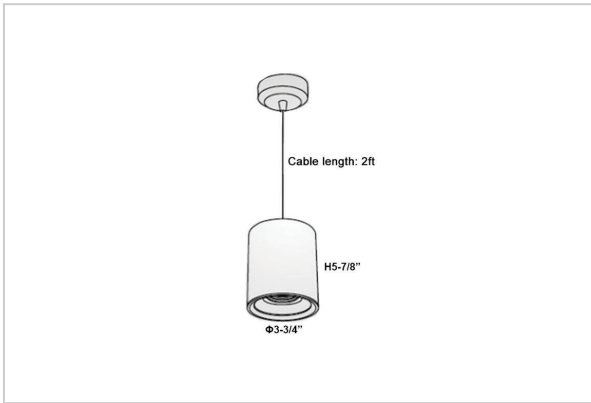

Aurora Pendant Lights

ITEM SKU#: 662187503981

Product Code : IK-RAuroraPL-15W-40K-WH-90C-45D

Voltage	100 - 277 V AC, 50-60 Hz
Lumen Output	1350lm
Power	15W
CCT	4000K
CRI	>90
Beam Angle	45°
Light Distribution	Flood
LED Light Source	Osram SOLERIQ S 19
Start Time	Instant
Driver	Stand Alone (included)
Operating Position	No Swiveling Type
Dimming	Triac Dimming / 0-10 V Dimming
Heads	Single Head
Finish	White
Height	5-7/8"
Diameter	3-3/4"
Optics	Reflective Cup Structure
Application Area	Guest Room, Restaurant, Meeting Room, Club, Hall, Hotel Entrance

Beam Spread (Options)

Spot	15°		Medium 30°		Flood 45°	
	ft	Ø	ft	Ø	ft	Ø
3.0	0.72	3.0	1.41	3.0	2.03	
9.0	2.15	9.0	4.22	9.0	6.09	
15.0	3.58	15.0	7.04	15.0	10.15	

Aurora is a technologically advanced LED Pendant Light that incorporates electronic gear and a high-quality lens with wide beam spread. While commonly used as task light, the unique and state-of-the-art design of this luminaire also enhances the overall aesthetics of your store.