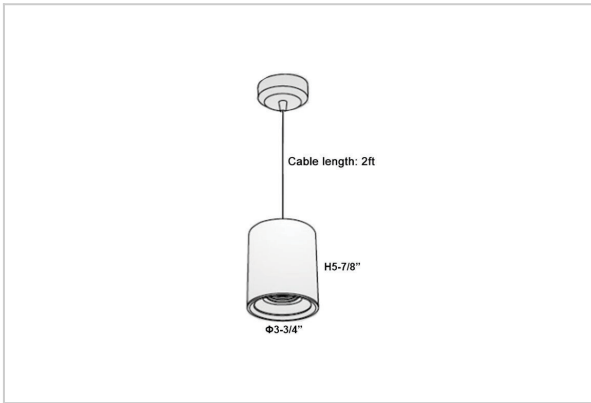

## Product Code : IK-RAuroraPL-15W-40K-WH-90C-45D

Voltage	100 - 277 V AC, 50-60 Hz
Lumen Output	1350lm
Power	15W
CCT	4000K
CRI	>90
Beam Angle	45°
Light Distribution	Flood
LED Light Source	Osram SOLERIQ S 19
Start Time	Instant
Driver	Stand Alone (included)
Operating Position	No Swiveling Type
Dimming	Triac Dimming / 0-10 V Dimming
Heads	Single Head
Finish	White
Height	5-7/8"
Diameter	3-3/4"
Optics	Reflective Cup Structure
Application Area	Guest Room, Restaurant, Meeting Room, Club, Hall, Hotel Entrance

### Beam Spread (Options)

Spot	15°		Medium		30°		Flood		45°	
	ft	Ø	ft	Ø	ft	Ø	ft	Ø	ft	Ø
3.0	0.72		3.0	1.41		3.0	2.03			
9.0	2.15		9.0	4.22		9.0	6.09			
15.0	3.58		15.0	7.04		15.0	10.15			

Aurora is a technologically advanced LED Pendant Light that incorporates electronic gear and a high-quality lens with wide beam spread. While commonly used as task light, the unique and state-of-the-art design of this luminaire also enhances the overall aesthetics of your store.