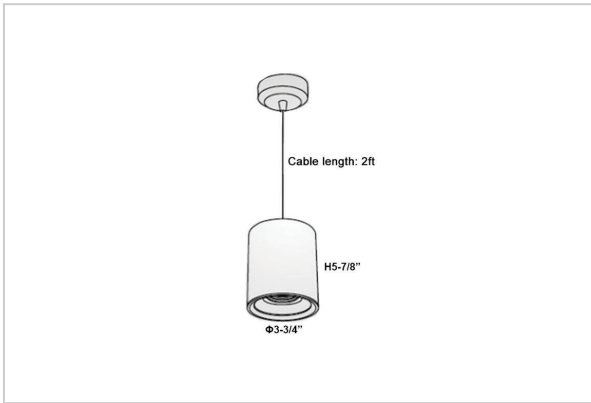

## Product Code : IK-RAuroraPL-15W-30K-WH-90C-45D

Voltage	100 - 277 V AC, 50-60 Hz
Lumen Output	1275lm
Power	15W
CCT	3000K
CRI	>90
Beam Angle	45°
Light Distribution	Flood
LED Light Source	Osram SOLERIQ S 19
Start Time	Instant
Driver	Stand Alone (included)
Operating Position	No Swiveling Type
Dimming	Triac Dimming / 0-10 V Dimming
Heads	Single Head
Finish	White
Height	5-7/8"
Diameter	3-3/4"
Optics	Reflective Cup Structure
Application Area	Guest Room, Restaurant, Meeting Room, Club, Hall, Hotel Entrance

### Beam Spread (Options)

Spot	15°		Medium		30°		Flood		45°	
	ft	Ø	ft	Ø	ft	Ø	ft	Ø	ft	Ø
3.0	0.72		3.0	1.41		3.0	2.03			
9.0	2.15		9.0	4.22		9.0	6.09			
15.0	3.58		15.0	7.04		15.0	10.15			

Aurora is a technologically advanced LED Pendant Light that incorporates electronic gear and a high-quality lens with wide beam spread. While commonly used as task light, the unique and state-of-the-art design of this luminaire also enhances the overall aesthetics of your store.