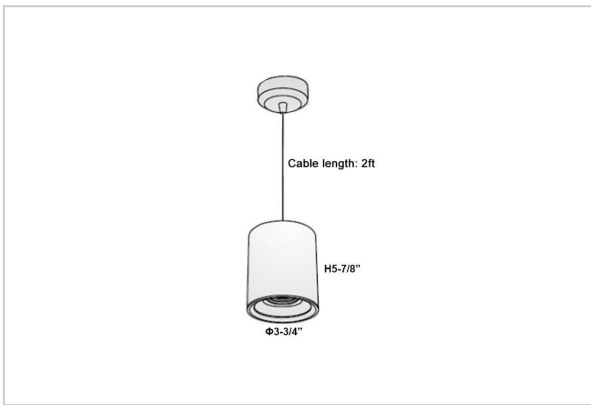

Aurora Pendant Lights

ITEM SKU#: 662187503967

Product Code : IK-RAuroraPL-15W-27K-WH-90C-45D

Voltage	100 - 277 V AC, 50-60 Hz
Lumen Output	1200lm
Power	15W
CCT	2700K
CRI	>90
Beam Angle	45°
Light Distribution	Flood
LED Light Source	Osram SOLERIQ S 19
Start Time	Instant
Driver	Stand Alone (included)
Operating Position	No Swiveling Type
Dimming	Triac Dimming / 0-10 V Dimming
Heads	Single Head
Finish	White
Height	5-7/8"
Diameter	3-3/4"
Optics	Reflective Cup Structure
Application Area	Guest Room, Restaurant, Meeting Room, Club, Hall, Hotel Entrance

Beam Spread (Options)

Spot	15°		Medium 30°		Flood 45°	
	ft	Ø	ft	Ø	ft	Ø
3.0	0.72	3.0	1.41	3.0	2.03	
9.0	2.15	9.0	4.22	9.0	6.09	
15.0	3.58	15.0	7.04	15.0	10.15	

Aurora is a technologically advanced LED Pendant Light that incorporates electronic gear and a high-quality lens with wide beam spread. While commonly used as task light, the unique and state-of-the-art design of this luminaire also enhances the overall aesthetics of your store.