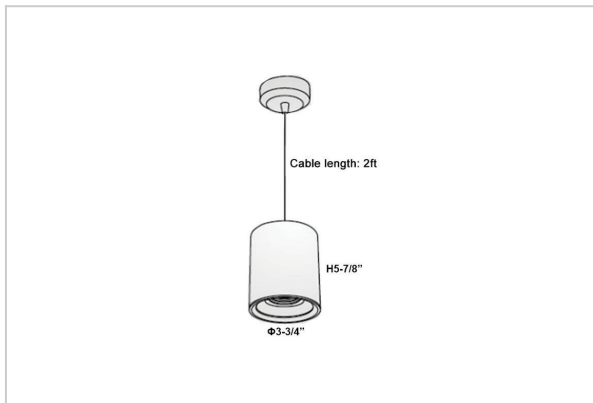

Aurora Pendant Lights

ITEM SKU#: 662187503967

Product Code : IK-RAuroraPL-15W-27K-WH-90C-45D

Voltage	100 - 277 V AC, 50-60 Hz
Lumen Output	1200lm
Power	15W
CCT	2700K
CRI	>90
Beam Angle	45°
Light Distribution	Flood
LED Light Source	Osram SOLERIQ S 19
Start Time	Instant
Driver	Stand Alone (included)
Operating Position	No Swiveling Type
Dimming	Triac Dimming / 0-10 V Dimming
Heads	Single Head
Finish	White
Height	5-7/8"
Diameter	3-3/4"
Optics	Reflective Cup Structure
Application Area	Guest Room, Restaurant, Meeting Room, Club, Hall, Hotel Entrance

Beam Spread (Options)

Spot	15°		Medium 30°		Flood 45°	
	ft	Ø	ft	Ø	ft	Ø
3.0	0.72	3.0	1.41	3.0	2.03	
9.0	2.15	9.0	4.22	9.0	6.09	
15.0	3.58	15.0	7.04	15.0	10.15	

Aurora is a technologically advanced LED Pendant Light that incorporates electronic gear and a high-quality lens with wide beam spread. While commonly used as task light, the unique and state-of-the-art design of this luminaire also enhances the overall aesthetics of your store.