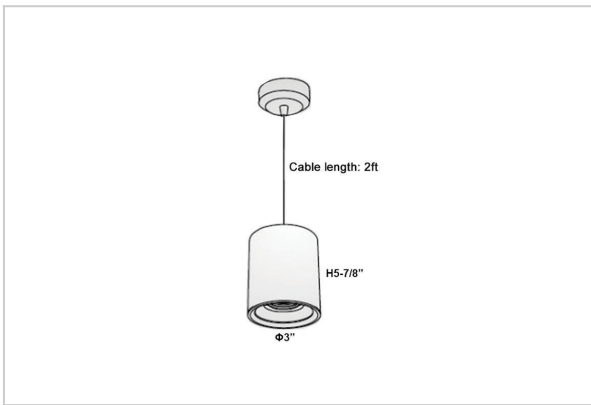

## Product Code : IK-RAuroraPL-8W-40K-WH-90C-45D

|                    |  |
|--------------------|--|
| Voltage            | 100 - 277 V AC, 50-60 Hz   |
| Lumen Output       | 720lm  |
| Power              | 8W   |
| CCT                | 4000K  |
| CRI                | >90  |
| Beam Angle         | 45°  |
| Light Distribution | Flood  |
| LED Light Source   | Osram SOLERIQ S 19   |
| Start Time         | Instant  |
| Driver             | Stand Alone (included)   |
| Operating Position | No Swiveling Type  |
| Dimming            | Triac Dimming / 0-10 V Dimming                                   |
| Heads              | Single Head  |
| Finish             | White  |
| Height             | 5-7/8"   |
| Diameter           | 3"   |
| Optics             | Reflective Cup Structure   |
| Application Area   | Guest Room, Restaurant, Meeting Room, Club, Hall, Hotel Entrance |

### Beam Spread (Options)

| Spot | 15°  |   | Medium |      | 30° |      | Flood |   | 45°  |       |
|------|------|---|--------|------|-----|------|-------|---|------|-------|
|      | ft   | Ø | ft     | Ø    | ft  | Ø    | ft    | Ø | ft   | Ø     |
| 3.0  | 0.72 |   | 3.0    | 1.41 |     | 3.0  | 2.03  |   | 3.0  | 2.03  |
| 9.0  | 2.15 |   | 9.0    | 4.22 |     | 9.0  | 6.09  |   | 9.0  | 6.09  |
| 15.0 | 3.58 |   | 15.0   | 7.04 |     | 15.0 | 10.15 |   | 15.0 | 10.15 |