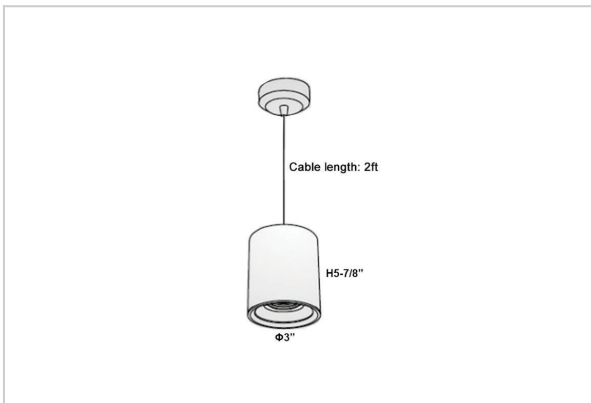

## Product Code : IK-RAuroraPL-8W-27K-WH-90C-45D

|                    |                                                                  |
|--------------------|------------------------------------------------------------------|
| Voltage            | 100 - 277 V AC, 50-60 Hz                                         |
| Lumen Output       | 640lm                                                            |
| Power              | 8W                                                               |
| CCT                | 2700K                                                            |
| CRI                | >90                                                              |
| Beam Angle         | 45°                                                              |
| Light Distribution | Flood                                                            |
| LED Light Source   | Osram SOLERIQ S 19                                               |
| Start Time         | Instant                                                          |
| Driver             | Stand Alone (included)                                           |
| Operating Position | No Swiveling Type                                                |
| Dimming            | Triac Dimming / 0-10 V Dimming                                   |
| Heads              | Single Head                                                      |
| Finish             | White                                                            |
| Height             | 5-7/8"                                                           |
| Diameter           | 3"                                                               |
| Optics             | Reflective Cup Structure                                         |
| Application Area   | Guest Room, Restaurant, Meeting Room, Club, Hall, Hotel Entrance |