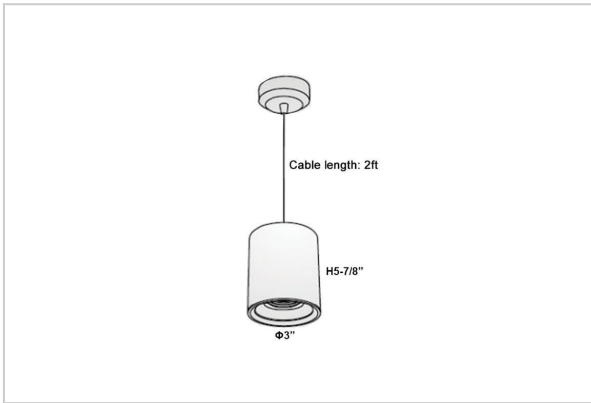

## Product Code : IK-RAuroraPL-55W-40K-BL-90C-45D

Voltage	100 - 277 V AC, 50-60 Hz
Lumen Output	4950lm
Power	55W
CCT	4000K
CRI	>90
Beam Angle	45°
Light Distribution	Flood
LED Light Source	Osram SOLERIQ S 19
Start Time	Instant
Driver	Stand Alone (included)
Operating Position	No Swiveling Type
Dimming	Triac Dimming / 0-10 V Dimming
Heads	Single Head
Finish	Black
Height	7-1/8"
Diameter	6-3/4"
Optics	Reflective Cup Structure
Application Area	Guest Room, Restaurant, Meeting Room, Club, Hall, Hotel Entrance

### Beam Spread (Options)

Spot	15°		Medium		30°		Flood		45°	
	ft	Ø	ft	Ø	ft	Ø	ft	Ø	ft	Ø
3.0	0.72		3.0	1.41		3.0	2.03			
9.0	2.15		9.0	4.22		9.0	6.09			
15.0	3.58		15.0	7.04		15.0	10.15			

Aurora is a technologically advanced LED Pendant Light that incorporates electronic gear and a high-quality lens with wide beam spread. While commonly used as task light, the unique and state-of-the-art design of this luminaire also enhances the overall aesthetics of your store.