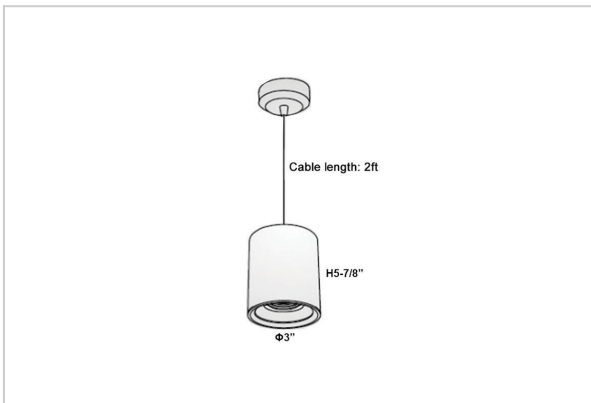

Aurora Pendant Lights

ITEM SKU#: 662187503844

Product Code : IK-RAuroraPL-55W-30K-BL-90C-45D

Voltage	100 - 277 V AC, 50-60 Hz
Lumen Output	4675lm
Power	55W
CCT	3000K
CRI	>90
Beam Angle	45°
Light Distribution	Flood
LED Light Source	Osram SOLERIQ S 19
Start Time	Instant
Driver	Stand Alone (included)
Operating Position	No Swiveling Type
Dimming	Triac Dimming / 0-10 V Dimming
Heads	Single Head
Finish	Black
Height	7-1/8"
Diameter	6-3/4"
Optics	Reflective Cup Structure
Application Area	Guest Room, Restaurant, Meeting Room, Club, Hall, Hotel Entrance

Beam Spread (Options)

Spot	15°		Medium		30°		Flood		45°	
	ft	Ø	ft	Ø	ft	Ø	ft	Ø	ft	Ø
3.0	0.72		3.0	1.41		3.0	2.03			
9.0	2.15		9.0	4.22		9.0	6.09			
15.0	3.58		15.0	7.04		15.0	10.15			

Aurora is a technologically advanced LED Pendant Light that incorporates electronic gear and a high-quality lens with wide beam spread. While commonly used as task light, the unique and state-of-the-art design of this luminaire also enhances the overall aesthetics of your store.