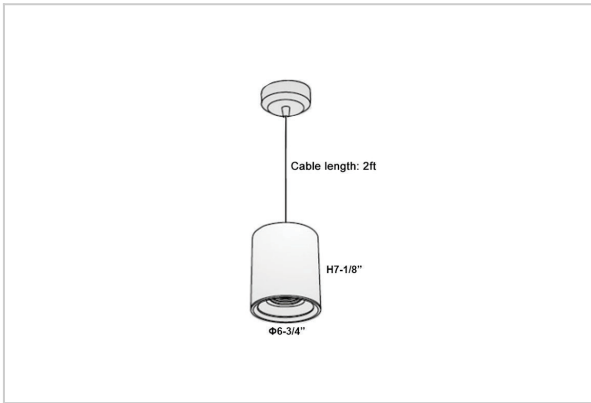

Aurora Pendant Lights

ITEM SKU#: 662187503813

Product Code : IK-RAuroraPL-50W-50K-BL-90C-45D

Voltage	100 - 277 V AC, 50-60 Hz
Lumen Output	4750lm
Power	50W
CCT	5000K
CRI	>90
Beam Angle	45°
Light Distribution	Flood
LED Light Source	Osram SOLERIQ S 19
Start Time	Instant
Driver	Stand Alone (included)
Operating Position	No Swiveling Type
Dimming	Triac Dimming / 0-10 V Dimming
Heads	Single Head
Finish	Black
Height	7-1/8"
Diameter	6-3/4"
Optics	Reflective Cup Structure
Application Area	Guest Room, Restaurant, Meeting Room, Club, Hall, Hotel Entrance

Beam Spread (Options)

Spot	15°		Medium		30°		Flood		45°	
	ft	Ø	ft	Ø	ft	Ø	ft	Ø	ft	Ø
3.0	0.72		3.0	1.41		3.0	2.03		3.0	2.03
9.0	2.15		9.0	4.22		9.0	6.09		9.0	6.09
15.0	3.58		15.0	7.04		15.0	10.15		15.0	10.15