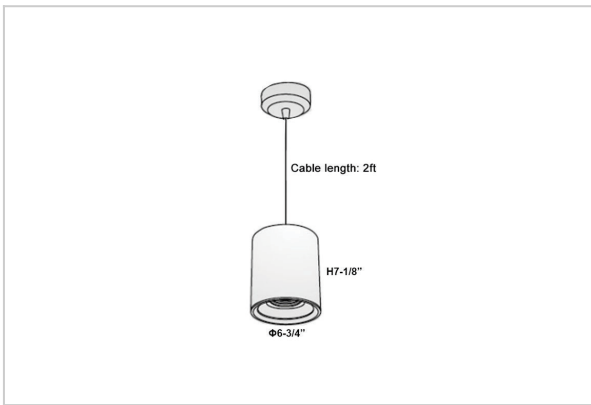

Aurora Pendant Lights

ITEM SKU#: 662187503806

Product Code : IK-RAuroraPL-50W-40K-BL-90C-45D

Voltage	100 - 277 V AC, 50-60 Hz
Lumen Output	4500lm
Power	50W
CCT	4000K
CRI	>90
Beam Angle	45°
Light Distribution	Flood
LED Light Source	Osram SOLERIQ S 19
Start Time	Instant
Driver	Stand Alone (included)
Operating Position	No Swiveling Type
Dimming	Triac Dimming / 0-10 V Dimming
Heads	Single Head
Finish	Black
Height	7-1/8"
Diameter	6-3/4"
Optics	Reflective Cup Structure
Application Area	Guest Room, Restaurant, Meeting Room, Club, Hall, Hotel Entrance

Beam Spread (Options)

Spot	15°		Medium		30°		Flood		45°	
	ft	Ø	ft	Ø	ft	Ø	ft	Ø	ft	Ø
3.0	0.72		3.0	1.41		3.0	2.03		3.0	2.03
9.0	2.15		9.0	4.22		9.0	6.09		9.0	6.09
15.0	3.58		15.0	7.04		15.0	10.15		15.0	10.15