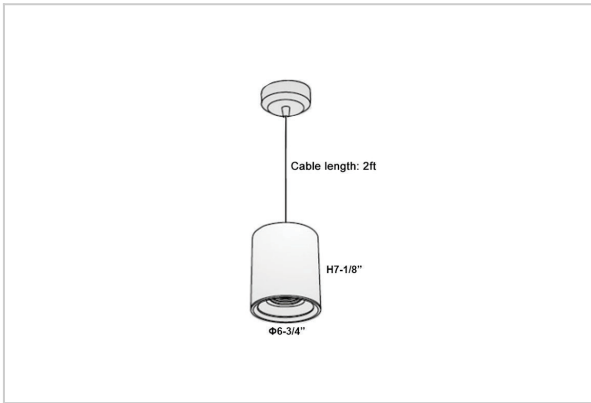

## Product Code : IK-RAuroraPL-50W-30K-BL-90C-45D

Voltage	100 - 277 V AC, 50-60 Hz
Lumen Output	4250lm
Power	50W
CCT	3000K
CRI	>90
Beam Angle	45°
Light Distribution	Flood
LED Light Source	Osram SOLERIQ S 19
Start Time	Instant
Driver	Stand Alone (included)
Operating Position	No Swiveling Type
Dimming	Triac Dimming / 0-10 V Dimming
Heads	Single Head
Finish	Black
Height	7-1/8"
Diameter	6-3/4"
Optics	Reflective Cup Structure
Application Area	Guest Room, Restaurant, Meeting Room, Club, Hall, Hotel Entrance

### Beam Spread (Options)

Spot	15°		Medium		30°		Flood		45°	
	ft	Ø	ft	Ø	ft	Ø	ft	Ø	ft	Ø
3.0	0.72		3.0	1.41		3.0	2.03			
9.0	2.15		9.0	4.22		9.0	6.09			
15.0	3.58		15.0	7.04		15.0	10.15			

Aurora is a technologically advanced LED Pendant Light that incorporates electronic gear and a high-quality lens with wide beam spread. While commonly used as task light, the unique and state-of-the-art design of this luminaire also enhances the overall aesthetics of your store.