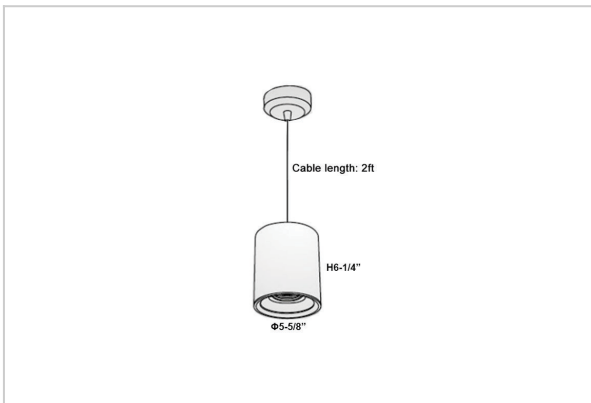

## Product Code : IK-RAuroraPL-40W-40K-BL-90C-45D

Voltage	100 - 277 V AC, 50-60 Hz
Lumen Output	3600lm
Power	40W
CCT	4000K
CRI	>90
Beam Angle	45°
Light Distribution	Flood
LED Light Source	Osram SOLERIQ S 19
Start Time	Instant
Driver	Stand Alone (included)
Operating Position	No Swiveling Type
Dimming	Triac Dimming / 0-10 V Dimming
Heads	Single Head
Finish	Black
Height	6-1/4"
Diameter	5-5/8"
Optics	Reflective Cup Structure
Application Area	Guest Room, Restaurant, Meeting Room, Club, Hall, Hotel Entrance

### Beam Spread (Options)

Spot	15°		Medium		30°		Flood		45°	
	ft	Ø	ft	Ø	ft	Ø	ft	Ø	ft	Ø
3.0	0.72		3.0	1.41		3.0	2.03		3.0	2.03
9.0	2.15		9.0	4.22		9.0	6.09		9.0	6.09
15.0	3.58		15.0	7.04		15.0	10.15		15.0	10.15