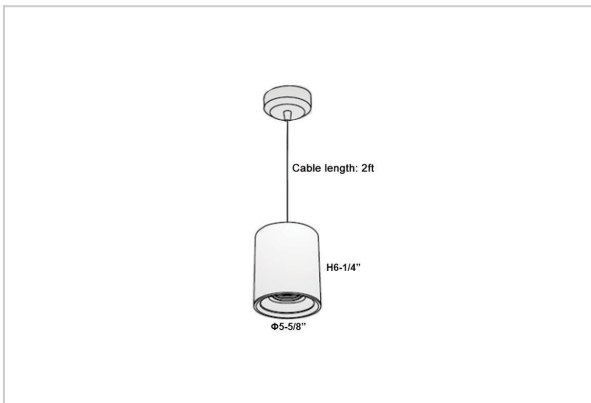

Aurora Pendant Lights

ITEM SKU#: 662187503738

Product Code : IK-RAuroraPL-30W-50K-BL-90C-45D

Voltage	100 - 277 V AC, 50-60 Hz
Lumen Output	2850lm
Power	30W
CCT	5000K
CRI	>90
Beam Angle	45°
Light Distribution	Flood
LED Light Source	Osram SOLERIQ S 19
Start Time	Instant
Driver	Stand Alone (included)
Operating Position	No Swiveling Type
Dimming	Triac Dimming / 0-10 V Dimming
Heads	Single Head
Finish	Black
Height	6-1/4"
Diameter	5-5/8"
Optics	Reflective Cup Structure
Application Area	Guest Room, Restaurant, Meeting Room, Club, Hall, Hotel Entrance

Beam Spread (Options)

Spot	15°		Medium		30°		Flood		45°	
	ft	Ø	ft	Ø	ft	Ø	ft	Ø	ft	Ø
3.0	0.72		3.0	1.41			3.0	2.03		
9.0	2.15		9.0	4.22			9.0	6.09		
15.0	3.58		15.0	7.04			15.0	10.15		

Aurora is a technologically advanced LED Pendant Light that incorporates electronic gear and a high-quality lens with wide beam spread. While commonly used as task light, the unique and state-of-the-art design of this luminaire also enhances the overall aesthetics of your store.