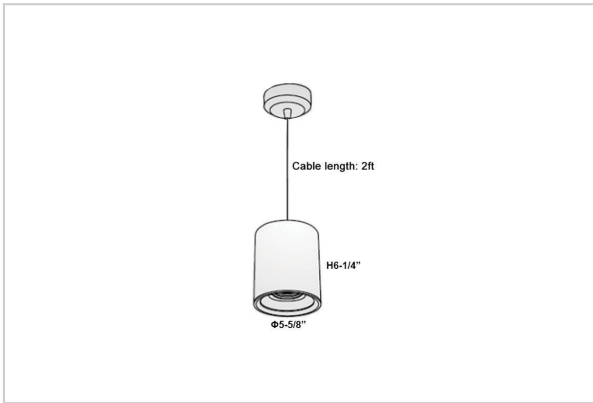

Aurora Pendant Lights

ITEM SKU#: 662187503721

Product Code : IK-RAuroraPL-30W-40K-BL-90C-45D

Voltage	100 - 277 V AC, 50-60 Hz
Lumen Output	2700lm
Power	30W
CCT	4000K
CRI	>90
Beam Angle	45°
Light Distribution	Flood
LED Light Source	Osram SOLERIQ S 19
Start Time	Instant
Driver	Stand Alone (included)
Operating Position	No Swiveling Type
Dimming	Triac Dimming / 0-10 V Dimming
Heads	Single Head
Finish	Black
Height	6-1/4"
Diameter	5-5/8"
Optics	Reflective Cup Structure
Application Area	Guest Room, Restaurant, Meeting Room, Club, Hall, Hotel Entrance

Beam Spread (Options)

Spot	15°		Medium		30°		Flood		45°	
	ft	∅	ft	∅	ft	∅	ft	∅	ft	∅
3.0	0.72		3.0	1.41		3.0	2.03		3.0	2.03
9.0	2.15		9.0	4.22		9.0	6.09		9.0	6.09
15.0	3.58		15.0	7.04		15.0	10.15		15.0	10.15

Aurora is a technologically advanced LED Pendant Light that incorporates electronic gear and a high-quality lens with wide beam spread. While commonly used as task light, the unique and state-of-the-art design of this luminaire also enhances the overall aesthetics of your store.